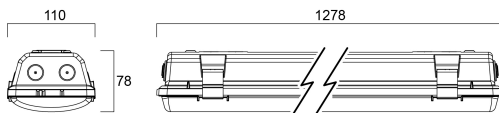

START Waterproof Twin 1200 IP65 4800lm 865

Item No: 0067964

SYLVANIA

Start Waterproof, integrated LED weatherproof luminaire, with UV stabilized flat diffuser and linear prisms designed to achieve uniform lit appearance, optimise light output and to reduce glare, 301 stainless steel diffuser clips and fixing brackets for surface mounting. Polycarbonate housing, Polycarbonate diffuser, 4800 lm, 40 W, 127 lm/W, 6500 K, drive current 1050 mA, non dimmable, CRI80, IP65, IK08, Class I, nominal average lifetime (h): 50000, 1278 mm x 110 mm x 78 mm, energy class: A++ A+ A, D-mark

Technical Assets

Dimensions (mm)

Photometrics

Distance [m]	Cone diameter [m]	Beam diameter [m]	Illuminance [lx]
0.5	1.20 1.46	0.07 0.08 0.09	6401 530 554
1.0	2.41 2.91	0.07 0.08 0.09	1608 210 136
1.5	3.61 4.37	0.07 0.08 0.09	715 93 61
2.0	4.82 5.82	0.07 0.08 0.09	422 113 81
2.5	6.02 7.28	0.07 0.08 0.09	267 64 43
3.0	7.23 8.73	0.07 0.08 0.09	179 33 16

Distance [m] Cone diameter [m] Illuminance [lx]
 — C0 - C180 (Half beam angle: 111.0°)
 — C90 - C270 (Half beam angle: 100.0°)

START Waterproof Twin 1200 IP65 4800lm 865

Item No: 0067964

SYLVANIA

General data

Packaging

Product EAN number	5410288679648
Packaging single length / height (cm)	137.2
Packaging single width (cm)	11.6
Packaging single depth (cm)	8.4
DUN14 (inner)	05410288679648
Units per outer package	1
Packaging outer length / height (cm)	137.2
Packaging outer width (cm)	11.6
Packaging outer depth (cm)	8.4