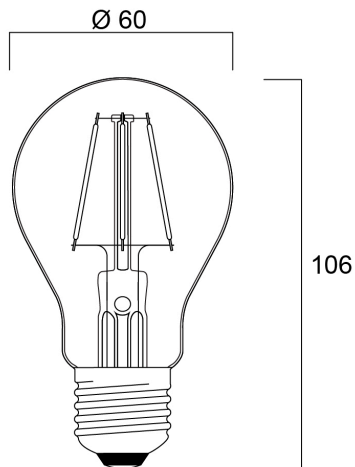

ToLEDo Retro Chroma A60 Orange E27 SL

Item No: 0086306

SYLVANIA

- Each LED filament is coated with a unique coloured fluorescent phosphor creating the most intense and saturated colours on the market, - Clear outer A60 bulb ensuring no light losses due to absorption by painted glass bulbs, ensuring high lumen output, - Full glass construction with no external lacquer coating to peel or scratch off when used outdoors, ensuring long-life colour, - IP54 water/dust/dirt resistant

Technical Assets

Dimensions (mm)

Photometrics

ToLEDo Retro Chroma A60 Orange E27 SL

Item No: 0086306

SYLVANIA

General data

Product name	ToLEDo Retro Chroma A60 Orange E27 SL
Technology	LED
Lamp shape	Pear-shape
Cap/Base	E27
Lamp finish	Clear
Fixture rating	Open
General application	SPG
ETIM Class	EC001959
E-number FI	4741153
Warranty	2 years

Lifetime data

Average life (Rated) (h)	10000
--------------------------	-------

Physical data

IP rating	IP54
Nominal Product Height (mm)	106
Nominal Product Diameter (mm)	60
Weight (kg)	0.028

Packaging

Product EAN number	5410288863061
Packaging single length / height (cm)	6.2
Packaging single width (cm)	6.1
Packaging single depth (cm)	11.2
DUN14 (inner)	15410288863068
Units per inner package	6
Packaging inner length / height (cm)	19.6
Packaging inner width (cm)	13.4
Packaging inner depth (cm)	12.2
DUN14 (outer)	25410288863065
Units per outer package	6
Packaging outer length / height (cm)	19.6
Packaging outer width (cm)	13.5
Packaging outer depth (cm)	12.2