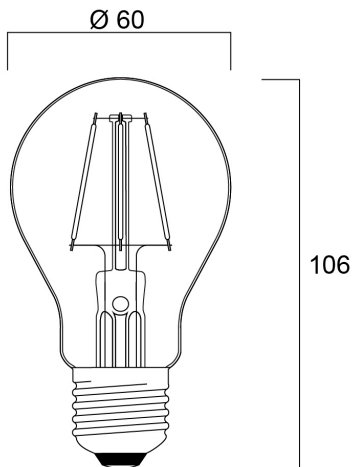

ToLEDo Retro Chroma A60 Red E27 SL

Item No: 0086307

SYLVANIA

- Each LED filament is coated with a unique coloured fluorescent phosphor creating the most intense and saturated colours on the market, - Clear outer A60 bulb ensuring no light losses due to absorption by painted glass bulbs, ensuring high lumen output, - Full glass construction with no external lacquer coating to peel or scratch off when used outdoors, ensuring long-life colour, - IP54 water/dust/dirt resistant

Technical Assets

Dimensions (mm)

Photometrics

ToLEDo Retro Chroma A60 Red E27 SL

Item No: 0086307

SYLVANIA

General data

Product name	ToLEDo Retro Chroma A60 Red E27 SL
Technology	LED
Lamp shape	Pear-shape
Cap/Base	E27
Lamp finish	Clear
Fixture rating	Open
General application	SPG
ETIM Class	EC001959
E-number FI	4741154
Warranty	2 years

Optical data

Light colour	Red
Colour Variation Initial (SDCM)	SDCM6
Photobiological Risk Group	RG1

Electrical data

Wattage (W)	4
Primary Supply/Product voltage - min (V)	220
Primary Supply/Product voltage - max (V)	240
Control gear required	No
Dimmable	No
Nominal Frequency (Hz)	50/60Hz

Lifetime data

Average life (Rated) (h)	10000
--------------------------	-------

Physical data

IP rating	IP54
Nominal Product Height (mm)	106
Nominal Product Diameter (mm)	60
Weight (kg)	0.028

Packaging

Product EAN number	5410288863078
Packaging single length / height (cm)	6.2
Packaging single width (cm)	6.1
Packaging single depth (cm)	11.2
DUN14 (inner)	15410288863075
Units per inner package	6
Packaging inner length / height (cm)	19.6
Packaging inner width (cm)	13.4
Packaging inner depth (cm)	12.2
DUN14 (outer)	25410288863072
Units per outer package	6
Packaging outer length / height (cm)	19.6
Packaging outer width (cm)	13.5
Packaging outer depth (cm)	12.2