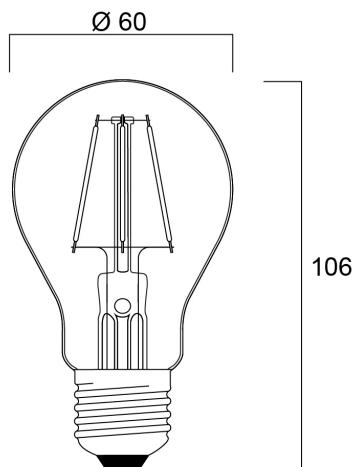

ToLEDo Retro Chroma A60 Blue E27 SL

Item No: 0086308

SYLVANIA

- Each LED filament is coated with a unique coloured fluorescent phosphor creating the most intense and saturated colours on the market, - Clear outer A60 bulb ensuring no light losses due to absorption by painted glass bulbs, ensuring high lumen output, - Full glass construction with no external lacquer coating to peel or scratch off when used outdoors, ensuring long-life colour, - IP54 water/dust/dirt resistant

Technical Assets

Dimensions (mm)

Photometrics

ToLEDo Retro Chroma A60 Blue E27 SL

Item No: 0086308

SYLVANIA

General data

Product name	ToLEDo Retro Chroma A60 Blue E27 SL
Technology	LED
Lamp shape	Pear-shape
Cap/Base	E27
Lamp finish	Clear
Fixture rating	Open
General application	SPG
ETIM Class	EC001959
E-number FI	4741155
Warranty	2 years

Optical data

Light colour	Blue
Colour Variation Initial (SDCM)	SDCM6
Photobiological Risk Group	RG1

Electrical data

Wattage (W)	4
Primary Supply/Product voltage - min (V)	220
Primary Supply/Product voltage - max (V)	240
Control gear required	No
Dimmable	No
Nominal Frequency (Hz)	50/60Hz

Lifetime data

Average life (Rated) (h)	15000
--------------------------	-------

Physical data

IP rating	IP54
Nominal Product Height (mm)	106
Nominal Product Diameter (mm)	60
Weight (kg)	0.028

Packaging

Product EAN number	5410288863085
Packaging single length / height (cm)	6.2
Packaging single width (cm)	6.1
Packaging single depth (cm)	11.2
DUN14 (inner)	15410288863082
Units per inner package	6
Packaging inner length / height (cm)	19.6
Packaging inner width (cm)	13.4
Packaging inner depth (cm)	12.2
DUN14 (outer)	25410288863089
Units per outer package	6
Packaging outer length / height (cm)	19.6
Packaging outer width (cm)	13.5
Packaging outer depth (cm)	12.2