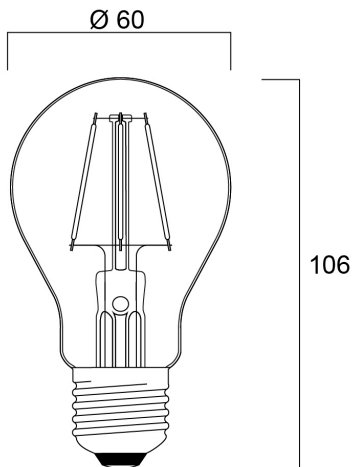

### Dimensions (mm)

## Physical data

IP rating	IP54
Nominal Product Height (mm)	106
Nominal Product Diameter (mm)	60
Weight (kg)	0.028