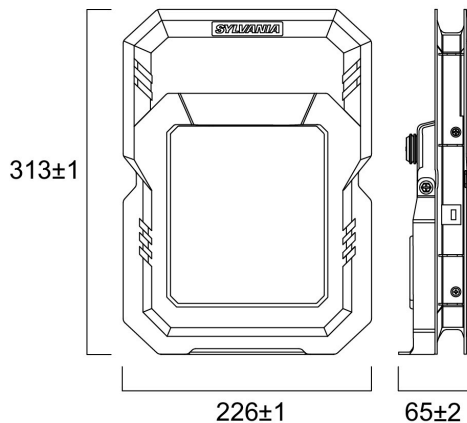

Technical Assets

Dimensions (mm)

Photometrics

SylWork Flood BP 5000LM 840 IP65

Item No: 0090001

SYLVANIA

General data

Product name	SylWork Flood BP 5000LM 840 IP65
Technology	LED
Cap/Base	N/A
Housing	Metal/plastic
General application	Residential & Consumer
ETIM Class	EC000346
E-number FI	4357143
Warranty	3 years

Optical data

Fixture luminous flux (lm)	5000
Correlated colour temperature (k)	4000
Light colour	Cool White
CRI (Ra)	80
Photobiological Risk Group	RG1

Electrical data

Total power consumption (W)	45
Primary Supply/Product voltage - min (V)	220.0
Primary Supply/Product voltage - max (V)	240.0
Electrical protection	Class I
Dimmable	Yes
Dimming method	Onboard pot
Energy Efficiency Class (A->G) of contained light source	E
Nominal Frequency (Hz)	50Hz
Connectable conductor cross section - Max (mm ²)	1.0

Lifetime data

Lifespan L70 B50	30000
Lifespan L90 B10	9000

Physical data

IP rating	IP65
IK rating	IK07
Nominal Product Length (mm)	313
Nominal Product Width (mm)	226
Nominal Product Height (mm)	65
Weight (kg)	1.73

Packaging

Product EAN number	5410288900018
Packaging single length / height (cm)	24.5
Packaging single width (cm)	7.5
Packaging single depth (cm)	33.0
DUN14 (inner)	15410288900015
Units per outer package	5
Packaging outer length / height (cm)	39.5
Packaging outer width (cm)	26.0
Packaging outer depth (cm)	35.0