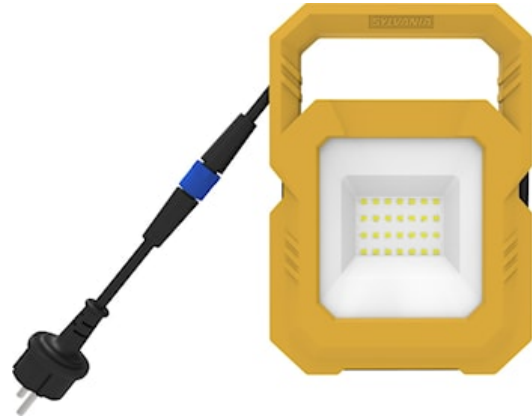

SylWork Flood 3000LM 840 IP65

Item No: 0090003

SYLVANIA

YourHome™

- Slim LED portable work light • Lightweight, slim, stylish robust, high-quality plastic body • Stable, flexible positioning with stand or Tripod • Housing material: PC housing, glass lens and metal bracket • Option to use 2 work lights in the same time installed on the same Tripod • Mains operated version • Space-saving design – Tripod version can be folded up and stowed away • 4000K Cool White light • Total system efficacy up to 100lm/W • CRI >80 • Operating temperature range: -20 to +40°C • Lifetime: 30.000 hrs (L70/B50) • 3 year warranty

Technical Assets

Dimensions (mm)

Photometrics

SylWork Flood 3000LM 840 IP65

Item No: 0090003

SYLVANIA

General data

Product name	SylWork Flood 3000LM 840 IP65
Technology	LED
Cap/Base	N/A
Housing	Metal/plastic
General application	Residential & Consumer
ETIM Class	EC000346
E-number FI	4357145
Warranty	3 years

Optical data

Fixture luminous flux (lm)	3000
Correlated colour temperature (k)	4000
Light colour	Cool White
CRI (Ra)	80
Photobiological Risk Group	RG1

Electrical data

Total power consumption (W)	30
Primary Supply/Product voltage - min (V)	220.0
Primary Supply/Product voltage - max (V)	240.0
Electrical protection	Class I
Dimmable	Yes
Dimming method	Onboard pot
Energy Efficiency Class (A->G) of contained light source	F
Nominal Frequency (Hz)	50Hz
Connectable conductor cross section - Max (mm ²)	1.0