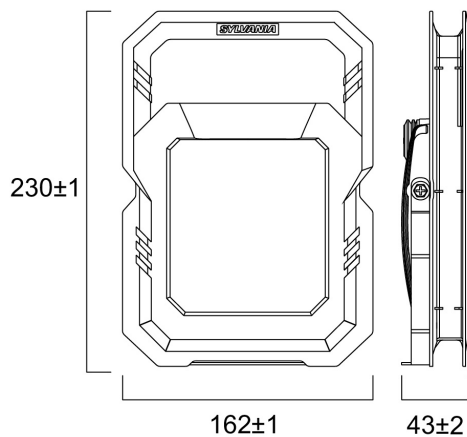

Technical Assets

Dimensions (mm)

Photometrics

SylWork Flood 3000LM 840 IP65

Item No: 0090003

SYLVANIA

General data

Product name	SylWork Flood 3000LM 840 IP65
Technology	LED
Cap/Base	N/A
Housing	Metal/plastic
General application	Residential & Consumer
ETIM Class	EC000346
E-number FI	4357145
Warranty	3 years

Optical data

Fixture luminous flux (lm)	3000
Correlated colour temperature (k)	4000
Light colour	Cool White
CRI (Ra)	80
Photobiological Risk Group	RG1

Electrical data

Total power consumption (W)	30
Primary Supply/Product voltage - min (V)	220.0
Primary Supply/Product voltage - max (V)	240.0
Electrical protection	Class I
Dimmable	Yes
Dimming method	Onboard pot
Energy Efficiency Class (A->G) of contained light source	F
Nominal Frequency (Hz)	50Hz
Connectable conductor cross section - Max (mm ²)	1.0

Lifetime data

Lifespan L70 B50	30000
Lifespan L90 B10	10000

Physical data

IP rating	IP65
IK rating	IK07
Nominal Product Length (mm)	230
Nominal Product Width (mm)	163
Nominal Product Height (mm)	43
Weight (kg)	0.95

Packaging

Product EAN number	5410288900032
Packaging single length / height (cm)	18.8
Packaging single width (cm)	6.2
Packaging single depth (cm)	25.5
DUN14 (inner)	15410288900039
Units per outer package	8
Packaging outer length / height (cm)	39.0
Packaging outer width (cm)	26.5
Packaging outer depth (cm)	27.5