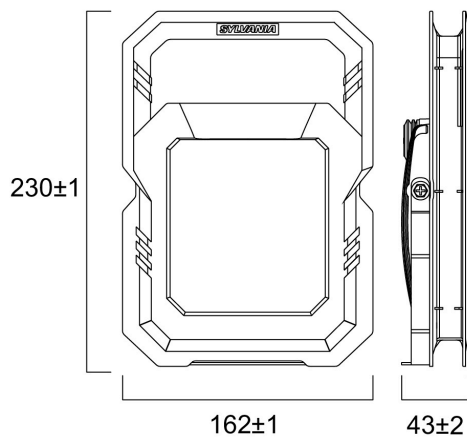

Technical Assets

Dimensions (mm)

Photometrics

SylWork Flood 2000LM 840 IP65

Item No: 0090004

SYLVANIA

General data

Product name	SylWork Flood 2000LM 840 IP65
Technology	LED
Cap/Base	N/A
Housing	Metal/plastic
General application	Residential & Consumer
ETIM Class	EC000346
E-number FI	4357146
Warranty	3 years

Optical data

Fixture luminous flux (lm)	2000
Correlated colour temperature (k)	4000
Light colour	Cool White
CRI (Ra)	80
Photobiological Risk Group	RG1

Electrical data

Total power consumption (W)	20
Primary Supply/Product voltage - min (V)	220.0
Primary Supply/Product voltage - max (V)	240.0
Electrical protection	Class I
Dimmable	Yes
Dimming method	Onboard pot
Energy Efficiency Class (A->G) of contained light source	F
Nominal Frequency (Hz)	50Hz
Connectable conductor cross section - Max (mm ²)	1.0

Lifetime data

Lifespan L70 B50	30000
Lifespan L90 B10	10000

Physical data

IP rating	IP65
IK rating	IK07
Nominal Product Length (mm)	230
Nominal Product Width (mm)	163
Nominal Product Height (mm)	43
Weight (kg)	0.95

Packaging

Product EAN number	5410288900049
Packaging single length / height (cm)	18.8
Packaging single width (cm)	6.2
Packaging single depth (cm)	25.5
DUN14 (inner)	15410288900046
Units per outer package	8
Packaging outer length / height (cm)	39.0
Packaging outer width (cm)	26.5
Packaging outer depth (cm)	27.5