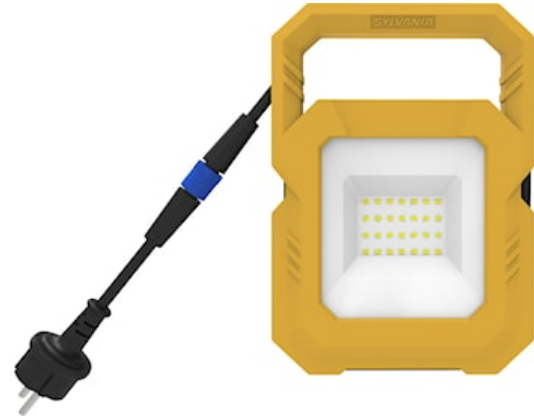

SylWork Flood 2000LM 840 IP65

Item No: 0090004

SYLVANIA

YourHome™

- Slim LED portable work light • Lightweight, slim, stylish robust, high-quality plastic body • Stable, flexible positioning with stand or Tripod • Housing material: PC housing, glass lens and metal bracket • Option to use 2 work lights in the same time installed on the same Tripod • Mains operated version • Space-saving design – Tripod version can be folded up and stowed away • 4000K Cool White light • Total system efficacy up to 100lm/W • CRI >80 • Operating temperature range: -20 to +40°C • Lifetime: 30.000 hrs (L70/B50) • 3 year warranty

Technical Assets

Dimensions (mm)

Photometrics

SylWork Flood 2000LM 840 IP65

Item No: 0090004

SYLVANIA

General data

Product name	SylWork Flood 2000LM 840 IP65
Technology	LED
Cap/Base	N/A
Housing	Metal/plastic
General application	Residential & Consumer
ETIM Class	EC000346
E-number FI	4357146
Warranty	3 years

Optical data

Fixture luminous flux (lm)	2000
Correlated colour temperature (k)	4000
Light colour	Cool White
CRI (Ra)	80
Photobiological Risk Group	RG1

Electrical data

Total power consumption (W)	20
Primary Supply/Product voltage - min (V)	220.0
Primary Supply/Product voltage - max (V)	240.0
Electrical protection	Class I
Dimmable	Yes
Dimming method	Onboard pot
Energy Efficiency Class (A->G) of contained light source	F
Nominal Frequency (Hz)	50Hz
Connectable conductor cross section - Max (mm ²)	1.0