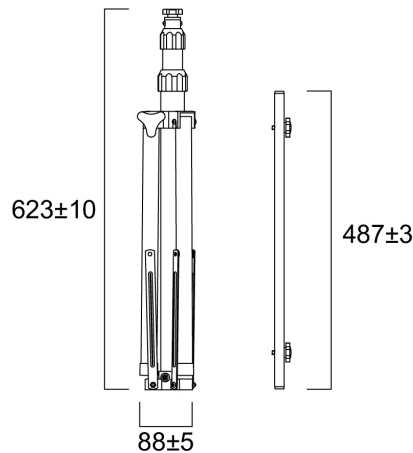

SylWork Tripod

Item No: 0090005

SYLVANIA

YourHome™

- Strong and sturdy construction
- High quality finish
- Housing colour: Black and Yellow
- Construction material: Metal
- Single or dual mounting options
- Flexible height adjustment
- Compatible with SylWork Flood and SylFlood ranges
- Space-saving design – Can be folded up and stowed away

Technical Assets

Dimensions (mm)

Photometrics

General data

Product name	SylWork Tripod
Technology	Non - Electrical Device
General application	Residential & Consumer
ETIM Class	EC002557
E-number FI	4357147
Warranty	3 years

Physical data

Weight (kg)	2.16
-------------	------

SylWork Tripod

Item No: 0090005

Packaging

Product EAN number	5410288900056
Packaging single length / height (cm)	12.0
Packaging single width (cm)	12.0
Packaging single depth (cm)	65.0
DUN14 (inner)	15410288900053
Units per outer package	6
Packaging outer length / height (cm)	38.0
Packaging outer width (cm)	26.0
Packaging outer depth (cm)	67.0