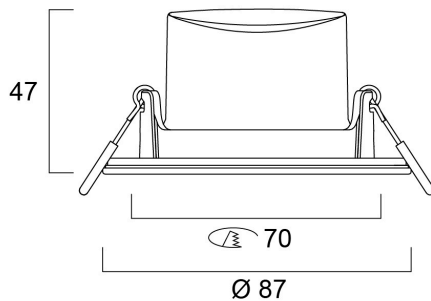

### Dimensions (mm)

## Physical data

Housing colour	White
IP rating	IP44
IK rating	IK03
Diffuser finish	Transparent
Diffuser material	PC Polycarbonate
Reflector finish	Not Applicable
Nominal Product Height (mm)	47
Nominal Product Diameter (mm)	87
Weight (kg)	0.07

## Packaging

Product EAN number	5410288900964
Packaging single length / height (cm)	9.0
Packaging single width (cm)	6.0
Packaging single depth (cm)	9.0
DUN14 (inner)	15410288900961
Units per inner package	6
Packaging inner length / height (cm)	28.5
Packaging inner width (cm)	7.5
Packaging inner depth (cm)	19.0
DUN14 (outer)	25410288900968
Units per outer package	48
Packaging outer length / height (cm)	32.0
Packaging outer width (cm)	30.0
Packaging outer depth (cm)	40.5