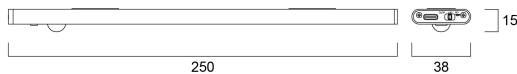

SylCabinet 75LM TriTone

Item No: 0090115

SYLVANIA

YourHome™

LED portable cabinet light with rechargeable lithium battery and PIR motion sensor developed for various applications, including closets, wardrobes, kitchen cabinets or working spaces. Adjustable colour temperatures: Warm white (3000K), Cool white (4000K) and Daylight (5500K), with ultra thin design in 250 mm length. Available in 75 lumen. Low maintenance with 25,000 hour LED life expectancy.

Technical Assets

Dimensions (mm)

Photometrics

General data

Product name	SylCabinet 75LM TriTone
Technology	LED
Built in presence detector	PIR
General application	Residential & Consumer
Operating temperature range (°C)	0°C...+40°C
ETIM Class	EC000347
Warranty	3 years

Optical data

Fixture luminous flux (lm)	75
Luminaire efficacy (lm/W)	75
Ambient temperature for maximum luminous flux (°C)	25
Light colour	Warm White or Neutral White or Daylight
CRI (Ra)	80
Beam Angle (°)	120
Photobiological Risk Group	RG1

Physical data

IP rating	IP20
IK rating	IK03
Nominal Product Length (mm)	250
Nominal Product Width (mm)	38
Nominal Product Height (mm)	15
Weight (kg)	0.113

Packaging

Product EAN number	5410288901152
Packaging single length / height (cm)	4.5
Packaging single width (cm)	3.0
Packaging single depth (cm)	26.0
DUN14 (inner)	15410288901159
Units per outer package	30
Packaging outer length / height (cm)	27.0
Packaging outer width (cm)	29.5
Packaging outer depth (cm)	17.5