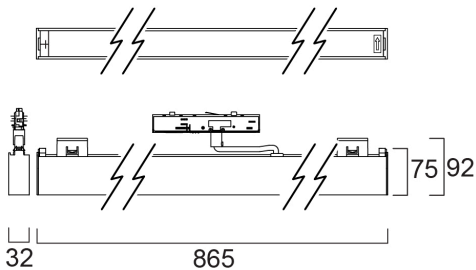

Technical Assets

Dimensions (mm)