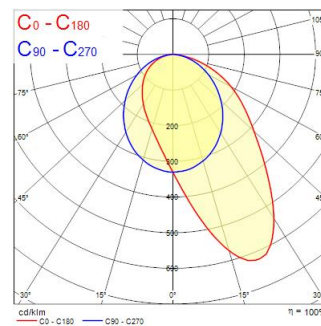

Photometrics