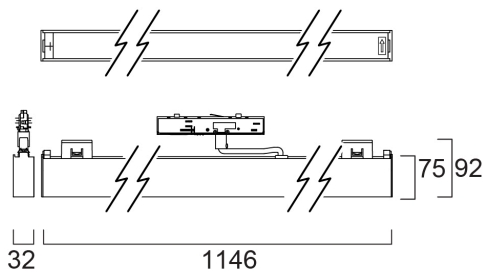

Technical Assets

Dimensions (mm)