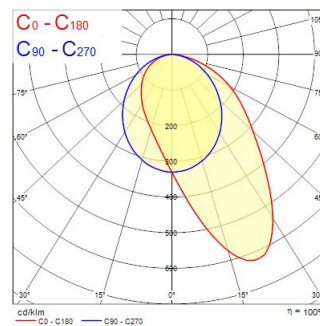

Photometrics