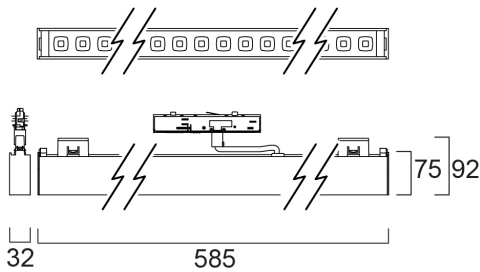

# Raxa UGR19 600 CRI95 3000K DALI Black

Item No: 2016444

Concord

Raxa presents a refined solution for lighting needs, combining aesthetic finesse with functional excellence. Raxa is a modular linear track system, easy and fast to install on 3-circuit tracks. Specific track adaptor that guarantees a safe electrical connection. Aluminum body with a slim profile, 32mm only, neat and seamless installation on OneTrack UGR19 lenses, light beam angle: 68°. Textured black finishing colour. Light color temperature: 3000K, warm white, Total system power: 10.6W, Fixture lumen output: 825lm, efficacy: 78lm/W, Ra90 typical, LED chromacity: 3 step MacAdam ellipse (SDCM3), IR/UV free light source without heat radiation, low flicker, DALI dimmable driver. Suitable for installation on 3-circuit tracks, please check compatibility list. COMPATIBLE WITH OneTrack, Lytespan Round, Lytespan H-Track. Electrical protection: Class I. Degree of protection: IP20, suitable for indoor environment only. Nominal product dimensions: L.585mmx32mmx75mm

### Dimensions (mm)

## Packaging

Product EAN number	5025768164448
Packaging single length / height (cm)	10.0
Packaging single width (cm)	10.0
Packaging single depth (cm)	60.0
DUN14 (inner)	05025768164448
Units per outer package	1
Packaging outer length / height (cm)	10.0
Packaging outer width (cm)	10.0
Packaging outer depth (cm)	60.0