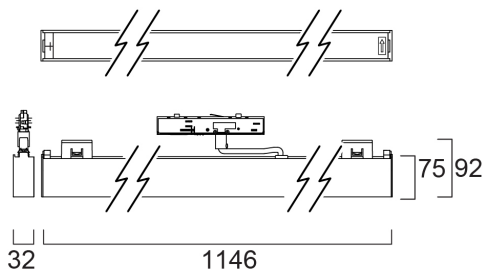

Technical Assets

Dimensions (mm)