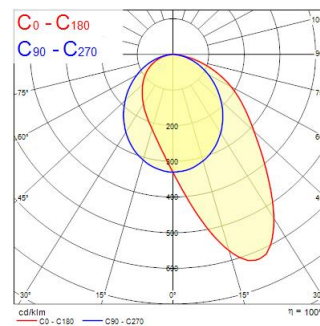

Photometrics