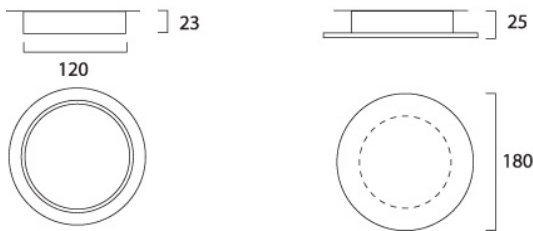

ASCENT 100 II ASYMMETRICAL IP44 LENS 120

Item No: 2028045

Concord

ASCENT 100 II ASYMMETRICAL IP44 LENS 120

Technical Assets

Dimensions (mm)

13/18/26w

Photometrics

Optical data

Adjustable chromaticity | N

Physical data

IP rating	IP44
Weight (kg)	0.06

Packaging

Product EAN number	5025768280452
Packaging single length / height (cm)	15.0
Packaging single width (cm)	15.0
Packaging single depth (cm)	5.0
DUN14 (inner)	05025768280452
Units per outer package	1
Packaging outer length / height (cm)	15.0
Packaging outer width (cm)	15.0
Packaging outer depth (cm)	5.0