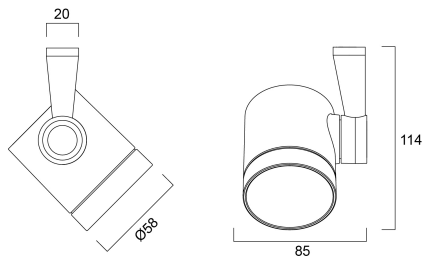

BEACON ES50 S/C BLACK 240V

Item No: 2041881

Concord

Technical Assets

Dimensions (mm)

Photometrics

Distance [m]	Cone diameter [m]	Beam diameter [m]	Illuminance [lx]
0.5	0.22	0.22	830
1.0	0.45	0.45	415
1.5	0.67	0.67	277
2.0	0.89	0.89	207
2.5	1.12	1.12	151
3.0	1.34	1.34	110

Distance [m] Cone diameter [m] Illuminance [lx]
C0 - C180 (Half beam angle: 25.2°)

BEACON ES50 S/C BLACK 240V

Item No: 2041881

Concord

General data

Product name	BEACON ES50 S/C BLACK 240V
Technology	Light Source Not Integrated
Housing	Aluminium
Mount	Track mounting
Environment	Interior
General application	Hospitality, Museums & Galleries, Retail
ETIM Class	EC001744
E-number FI	4276123
E-number SE	7416259
E-number Norway	3223667
Warranty	5 years

Physical data

Housing colour	Black
IP rating	IP20
Nominal Product Width (mm)	85
Nominal Product Height (mm)	114
Nominal Product Diameter (mm)	58
Max. Lamp Diameter (mm) - D	58
Weight (kg)	0.31

Packaging

Product EAN number	5025768418817
Packaging single length / height (cm)	17.5
Packaging single width (cm)	15.0
Packaging single depth (cm)	17.5
Units per outer package	1
Packaging outer length / height (cm)	17.5
Packaging outer width (cm)	15.0
Packaging outer depth (cm)	17.5