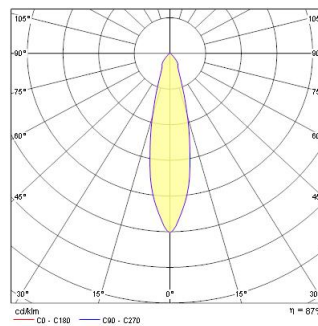

BEACON ES50 S/C BLACK 240V

Item No: 2041881

Concord

Technical Assets

Dimensions (mm)

Photometrics

Distance [m]	Cone diameter [m]	Beam diameter [m]	Illuminance [lx]
0.5	0.22	0.22	830
1.0	0.45	0.45	415
1.5	0.67	0.67	277
2.0	0.89	0.89	207
2.5	1.12	1.12	151
3.0	1.34	1.34	110

Distance [m] Cone diameter [m] Illuminance [lx]
C0 - C180 (Half beam angle: 25.2°)

BEACON ES50 S/C BLACK 240V

Item No: 2041881

Concord

General data

Product name	BEACON ES50 S/C BLACK 240V
Technology	Light Source Not Integrated
Housing	Aluminium
Mount	Track mounting
Environment	Interior
General application	Hospitality, Museums & Galleries, Retail
ETIM Class	EC001744
E-number FI	4276123
E-number SE	7416259
E-number Norway	3223667
Warranty	5 years

Optical data

LOR (%)	87
Light colour	N/A
Adjustable chromaticity	N
Beam Angle (°)	25
Distribution type	Adjustable

Electrical data

Light source included	Fixture without Lightsource
Primary Supply/Product voltage - min (V)	220
Primary Supply/Product voltage - max (V)	240
Electrical protection	Class I

Physical data

Housing colour	Black
IP rating	IP20
Nominal Product Width (mm)	85
Nominal Product Height (mm)	114
Nominal Product Diameter (mm)	58
Max. Lamp Diameter (mm) - D	58
Weight (kg)	0.31

Packaging