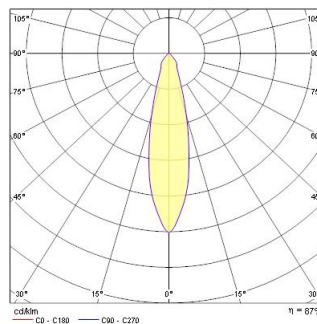

### Dimensions (mm)

### Photometrics

Distance [m]	Cone diameter [m]	Beam diameter [m]	Illuminance [lx]
0.5	0.22	0.22	830
1.0	0.45	0.45	415
1.5	0.67	0.67	277
2.0	0.90	0.90	207
2.5	1.12	1.12	151
3.0	1.34	1.34	110

Distance [m] Cone diameter [m] Illuminance [lx]  
C0 - C180 (Half beam angle: 25.2°)

## Optical data

LOR (%)	87
Light colour	N/A
Adjustable chromaticity	N
Beam Angle (°)	25
Distribution type	Adjustable

## Physical data

Housing colour	Black
IP rating	IP20
Nominal Product Width (mm)	85
Nominal Product Height (mm)	114
Nominal Product Diameter (mm)	58
Max. Lamp Diameter (mm) - D	58
Weight (kg)	0.31