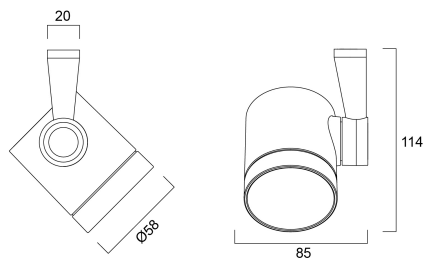

### Dimensions (mm)

### Photometrics

Distance [m]	Cone diameter [m]	Beam diameter [m]	Illuminance [lx]
0.5	0.22	0.22	830
1.0	0.45	0.45	415
1.5	0.67	0.67	277
2.0	0.90	0.90	207
2.5	1.12	1.12	151
3.0	1.34	1.34	110

Distance [m] Cone diameter [m] Illuminance [lx]  
C0 - C180 (Half beam angle: 25.2°)

## Physical data

Housing colour	Black
IP rating	IP20
Nominal Product Width (mm)	85
Nominal Product Height (mm)	114
Nominal Product Diameter (mm)	58
Max. Lamp Diameter (mm) - D	58
Weight (kg)	0.31

## Packaging

Product EAN number	5025768418848
Packaging single length / height (cm)	17.5
Packaging single width (cm)	15.0
Packaging single depth (cm)	17.5
Units per outer package	1
Packaging outer length / height (cm)	17.5
Packaging outer width (cm)	15.0
Packaging outer depth (cm)	17.5