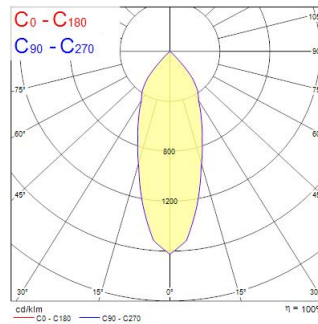

Myriad IP65 3000K PHASE DIM WHITE EM

Item No: 2049526

Concord

MYRIAD IP65 3000K PHASE DIM WHITE EM

Technical Assets

Dimensions (mm)

Dimensions (mm)

Photometrics

Distance [m]	Cone diameter [m]	Beam diameter [m]	Beam diameter [in]	Illuminance [lx]
0.5	0.33	517	20.3"	848
1.0	0.67	517	20.3"	212
1.5	1.00	517	20.3"	93
2.0	1.34	517	20.3"	45
2.5	1.67	517	20.3"	29
3.0	2.01	517	20.3"	18

Distance [m] Cone diameter [m] Beam diameter [m] Beam diameter [in] Illuminance [lx]
 C0 - C180 (Half beam angle: 37.0°)

Myriad IP65 3000K PHASE DIM WHITE EM

Item No: 2049526

Concord

General data

Product name	Myriad IP65 3000K PHASE DIM WHITE EM
Technology	LED
Cap/Base	N/A
Housing	Aluminium
Mount	Ceiling recessed mounting
Built in presence detector	NONE
Environment	Interior
General application	Hospitality, Office, Retail
Operating temperature range (°C)	25°C...+25°C
Virtual assistant compatibility	N/A
ETIM Class	EC001744
Warranty	5 years

Optical data

Fixture luminous flux (lm)	1069
Luminaire efficacy (lm/W)	89
LOR (%)	100
Correlated colour temperature (k)	3000
Light colour	Warm White
CRI (Ra)	80
Colour Variation Initial (SDCM)	SDCM3
Adjustable chromaticity	N
Beam Angle (°)	30
Distribution type	Symmetric
Photobiological Risk Group	RG1
Luminous flux (emergency) (lm)	347