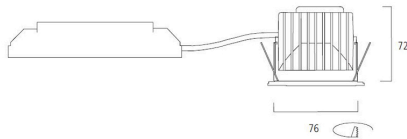

Technical Assets

Dimensions (mm)

Dimensions (mm)