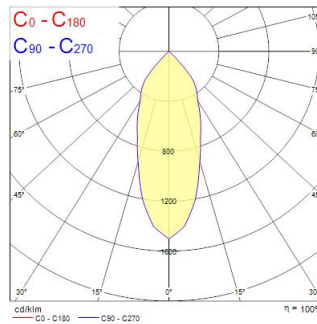

Myriad IP65 4000K PHASE DIM WHITE

Item No: 2049529

Concord

MYRIAD IP65 4000K PHASE DIM WHITE

Technical Assets

Dimensions (mm)

Photometrics

Distance [m]	Cone diameter [m]	Beam diameter [m]	Illuminance [lx]
0.5	0.38	0.10	8308
1.0	0.71	0.20	1577
1.5	1.07	0.30	701
2.0	1.42	0.40	394
2.5	1.78	0.50	251
3.0	2.14	0.60	175

Distance [m] Cone diameter [m] Beam diameter [m] Illuminance [lx]
 C0 - C180 (Half beam angle: 39.2°)

Myriad IP65 4000K PHASE DIM WHITE

Item No: 2049529

Concord

General data

Product name	Myriad IP65 4000K PHASE DIM WHITE
Technology	LED
Cap/Base	N/A
Mount	Ceiling recessed mounting
Environment	Interior
General application	Hospitality, Office, Retail
ETIM Class	EC001744
E-number SE	7462014
E-number Norway	3290237
Warranty	5 years

Optical data

Fixture luminous flux (lm)	1050
Luminaire efficacy (lm/W)	105
LOR (%)	100
Correlated colour temperature (k)	4000
Light colour	Neutral White
CRI (Ra)	90
Colour Variation Initial (SDCM)	SDCM3
Adjustable chromaticity	N
Beam Angle (°)	30
Distribution type	Symmetric
Photobiological Risk Group	RG1

Lifetime data

Lifespan L70 B50	100000
Lifespan L80 B20	100000
Lifespan L90 B10	68500

Physical data

IP rating	IP65/20
IK rating	IK02
Diffuser material	Glass
Nominal Product Height (mm)	72
Nominal Product Diameter (mm)	76
Recessed Depth (mm)	72