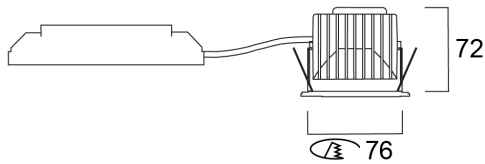

Myriad IP65 4000K PHASE DIM WHITE

Item No: 2049529

Concord

MYRIAD IP65 4000K PHASE DIM WHITE

Technical Assets

Dimensions (mm)

Photometrics

Distance [m]	Cone diameter [m]	Beam diameter [m]	Illuminance [lx]
0.5	0.38	0.10	8308
1.0	0.71	0.20	1577
1.5	1.07	0.30	701
2.0	1.42	0.40	394
2.5	1.78	0.50	251
3.0	2.14	0.60	175

Distance [m] Cone diameter [m] Beam diameter [m] Illuminance [lx]
 C0 - C180 (Half beam angle: 39.2°)

Myriad IP65 4000K PHASE DIM WHITE

Item No: 2049529

Concord

General data

Product name	Myriad IP65 4000K PHASE DIM WHITE
Technology	LED
Cap/Base	N/A
Mount	Ceiling recessed mounting
Environment	Interior
General application	Hospitality, Office, Retail
ETIM Class	EC001744
E-number SE	7462014
E-number Norway	3290237
Warranty	5 years

Lifetime data

Lifespan L70 B50	100000
Lifespan L80 B20	100000
Lifespan L90 B10	68500

Physical data

IP rating	IP65/20
IK rating	IK02
Diffuser material	Glass
Nominal Product Height (mm)	72
Nominal Product Diameter (mm)	76
Recessed Depth (mm)	72

Packaging

Product EAN number	5025768495290
Packaging single length / height (cm)	17.5
Packaging single width (cm)	17.5
Packaging single depth (cm)	15.0
Units per outer package	1
Packaging outer length / height (cm)	17.5
Packaging outer width (cm)	17.5
Packaging outer depth (cm)	15.0