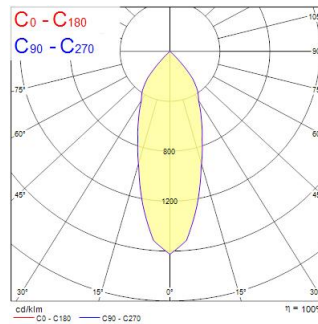

Myriad IP65 3000K DALI WHITE

Item No: 2049537

Concord

MYRIAD IP65 3000K DALI WHITE

Technical Assets

Dimensions (mm)

Photometrics

Distance [m]	Cone diameter [m]	Beam diameter [m]	Illuminance [lx]
0.5	0.33	0.33	846
1.0	0.67	0.67	212
1.5	1.00	1.00	93
2.0	1.34	1.34	45
2.5	1.67	1.67	29
3.0	2.01	2.01	19

Distance [m] Cone diameter [m] Beam diameter [m] Illuminance [lx]
 C0 - C180 (Half beam angle: 37.0°)

Myriad IP65 3000K DALI WHITE

Item No: 2049537

Concord

General data

Product name	Myriad IP65 3000K DALI WHITE
Technology	LED
Cap/Base	N/A
Mount	Ceiling recessed mounting
Environment	Interior
General application	Hospitality, Office, Retail
ETIM Class	EC001744
E-number SE	7462015
E-number Norway	3290232
Warranty	5 years

Optical data

Fixture luminous flux (lm)	1069
Luminaire efficacy (lm/W)	107
LOR (%)	100
Correlated colour temperature (k)	3000
Light colour	Warm White
CRI (Ra)	90
Colour Variation Initial (SDCM)	SDCM3
Adjustable chromaticity	N
Beam Angle (°)	30
Distribution type	Symmetric
Photobiological Risk Group	RG1

Lifetime data

Lifespan L70 B50	100000
Lifespan L80 B20	100000
Lifespan L90 B10	68500

Physical data

IP rating	IP65/20
IK rating	IK02
Diffuser material	Glass
Nominal Product Height (mm)	72
Nominal Product Diameter (mm)	76
Weight (kg)	0.358
Recessed Depth (mm)	72