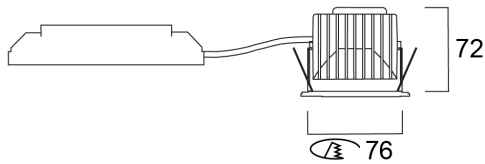

Myriad IP65 3000K DALI WHITE

Item No: 2049537

Concord

MYRIAD IP65 3000K DALI WHITE

Technical Assets

Dimensions (mm)

Photometrics

Distance [m]	Cone diameter [m]	Beam diameter [m]	Illuminance [lx]
0.5	0.33	0.33	846
1.0	0.67	0.67	212
1.5	1.00	1.00	93
2.0	1.34	1.34	45
2.5	1.67	1.67	29
3.0	2.01	2.01	19

Distance [m] Cone diameter [m] Beam diameter [m] Illuminance [lx]
 C0 - C180 (Half beam angle: 37.0°)

Myriad IP65 3000K DALI WHITE

Item No: 2049537

Concord

General data

Product name	Myriad IP65 3000K DALI WHITE
Technology	LED
Cap/Base	N/A
Mount	Ceiling recessed mounting
Environment	Interior
General application	Hospitality, Office, Retail
ETIM Class	EC001744
E-number SE	7462015
E-number Norway	3290232
Warranty	5 years

Optical data

Fixture luminous flux (lm)	1069
Luminaire efficacy (lm/W)	107
LOR (%)	100
Correlated colour temperature (k)	3000
Light colour	Warm White
CRI (Ra)	90
Colour Variation Initial (SDCM)	SDCM3
Adjustable chromaticity	N
Beam Angle (°)	30
Distribution type	Symmetric
Photobiological Risk Group	RG1

Lifetime data

Lifespan L70 B50	100000
Lifespan L80 B20	100000
Lifespan L90 B10	68500

Physical data

IP rating	IP65/20
IK rating	IK02
Diffuser material	Glass
Nominal Product Height (mm)	72
Nominal Product Diameter (mm)	76
Weight (kg)	0.358
Recessed Depth (mm)	72