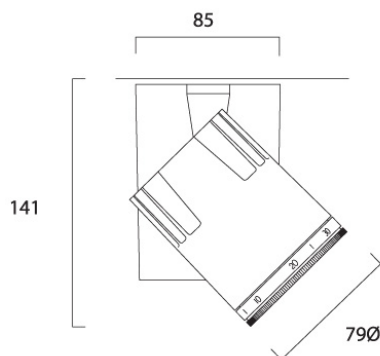

Beacon BARN DOOR

Item No: 2052940

Concord

Barn door accessory, black RAL 9006, attachment to control light fall, ideal for high-end retail applications, suitable for use with Beacon, Beacon Accent, Beacon Tune, Beacon Muse Tune and Beacon Muse II, dimension: Ø80mm.

Technical Assets

Dimensions (mm)

Photometrics

General data

Product name	Beacon BARN DOOR
Technology	Accessory
Accessory type	Optical
Environment	Internal
General application	Museums & Galleries, Retail
ETIM Class	EC002558
E-number FI	4277271
Warranty	5 years

Optical data

Adjustable chromaticity	N
-------------------------	---

Physical data

Weight (kg)	0.05
-------------	------

Beacon BARN DOOR

Item No: 2052940

Concord

Packaging

Product EAN number	5025768529407
Packaging single length / height (cm)	18.0
Packaging single width (cm)	26.5
Packaging single depth (cm)	5.0
DUN14 (inner)	5025768529407
Units per outer package	1
Packaging outer length / height (cm)	18.0
Packaging outer width (cm)	26.5
Packaging outer depth (cm)	5.0