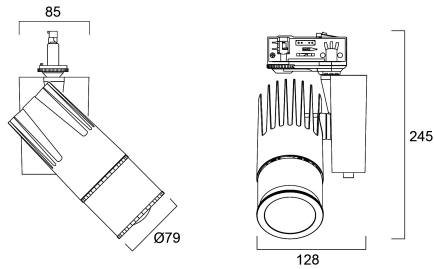

Technical Assets

Dimensions (mm)

Photometrics

Beacon PRJ Gobo O/B Dim L3 3000K White

Item No: 2055944

Concord

General data

Product name	Beacon PRJ Gobo O/B Dim L3 3000K White
Technology	LED
Cap/Base	N/A
Housing	Aluminium
Mount	Track mounting
Fixture rating	Enclosed
General application	Hospitality, Museums & Galleries
Performance ambient temperature Tq (°C)	25
ETIM Class	EC001744
Warranty	5 years

Optical data

Fixture luminous flux (lm)	474
Luminaire efficacy (lm/W)	14
LOR (%)	100
Correlated colour temperature (k)	3000
Light colour	Warm White
CRI (Ra)	97
Colour Variation Initial (SDCM)	SDCM3
Distribution type	Adjustable
Photobiological Risk Group	RG1

Lifetime data

Lifespan L70 B50	100000
Lifespan L80 B20	89000
Lifespan L90 B10	33000

Physical data

Housing colour	White
IP rating	IP20
IK rating	IK02
Nominal Product Length (mm)	80
Nominal Product Width (mm)	185
Nominal Product Height (mm)	215

Beacon PRJ Gobo O/B Dim L3 3000K White

Item No: 2055944

Concord

Packaging

Product EAN number	5025768559442
Packaging single length / height (cm)	32.0
Packaging single width (cm)	15.5
Packaging single depth (cm)	13.0
DUN14 (inner)	05025768559442
Units per outer package	1
Packaging outer length / height (cm)	32.0
Packaging outer width (cm)	15.5
Packaging outer depth (cm)	13.0