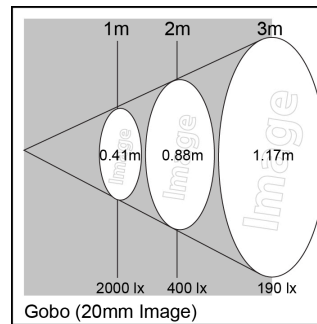

Photometrics