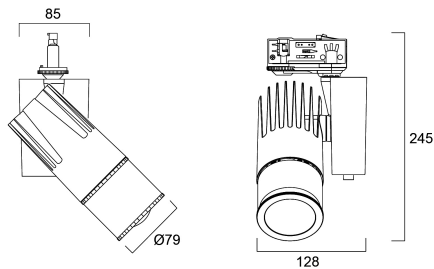

### Dimensions (mm)

### Physical data

Housing colour	Black
IP rating	IP20
IK rating	IK02
Nominal Product Length (mm)	80
Nominal Product Width (mm)	185
Nominal Product Height (mm)	215

## Packaging

Product EAN number	5025768559473
Packaging single length / height (cm)	32.0
Packaging single width (cm)	15.5
Packaging single depth (cm)	13.0
DUN14 (inner)	05025768559473
Units per outer package	1
Packaging outer length / height (cm)	32.0
Packaging outer width (cm)	15.5
Packaging outer depth (cm)	13.0