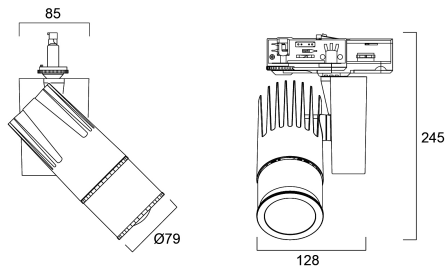

Beacon LED Gobo Projector DALI 3000K Three Circuit Track - Black

Item No: 2055953

Concord

Beacon Projector offers precision light exactly where it is needed. The Gobo Projector with the use of ROSCO filters allow you to project a still image printed/cut/lasered onto a specially made glass/metal/acetate filter - for example a company logo, text, shapes, images. High colour rendering CRI 97 typical. IR/UV free light source without heat radiation. LED technology provides an energy efficient solution with reduced maintenance costs. **IMPORTANT NOTE:** This fixture can only be used on the Lytespan DALI or Lytebeam DALI tracks !

Technical Assets

Dimensions (mm)

Photometrics

Beacon LED Gobo Projector DALI 3000K Three Circuit Track - Black

Item No: 2055953

Concord

General data

Product name	Beacon LED Gobo Projector DALI 3000K Three Circuit Track - Black
Technology	LED
Cap/Base	N/A
Housing	Aluminium
Mount	Track mounting
Fixture rating	Enclosed
General application	Hospitality, Museums & Galleries
Performance ambient temperature Tq (°C)	25
ETIM Class	EC001744
Warranty	5 years

Optical data

Fixture luminous flux (lm)	474
Luminaire efficacy (lm/W)	14
LOR (%)	100
Correlated colour temperature (k)	3000
Light colour	Warm White
CRI (Ra)	97
Colour Variation Initial (SDCM)	SDCM3
Distribution type	Adjustable
Photobiological Risk Group	RG1

Lifetime data

Lifespan L70 B50	100000
Lifespan L80 B20	89000
Lifespan L90 B10	33000

Physical data

Housing colour	RAL 9005 - Jet black
IP rating	IP20
IK rating	IK02
Nominal Product Width (mm)	185
Nominal Product Height (mm)	215
Weight (kg)	1.365