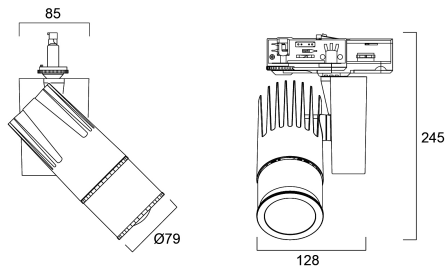

Beacon LED Gobo Projector DALI 4000K Three Circuit Track - Black

Item No: 2055955

Concord

Beacon Projector offers precision light exactly where it is needed. The Gobo Projector with the use of ROSCO filters allow you to project a still image printed/cut/lasered onto a specially made glass/metal/acetate filter - for example a company logo, text, shapes, images. High colour rendering CRI 97 typical. IR/UV free light source without heat radiation. LED technology provides an energy efficient solution with reduced maintenance costs. **IMPORTANT NOTE:** This fixture can only be used on the Lytespan DALI or Lytebeam DALI tracks !

Technical Assets

Dimensions (mm)

Photometrics

Beacon LED Gobo Projector DALI 4000K Three Circuit Track - Black

Item No: 2055955

Concord

General data

Product name	Beacon LED Gobo Projector DALI 4000K Three Circuit Track - Black
Technology	LED
Cap/Base	N/A
Housing	Aluminium
Mount	Track mounting
Fixture rating	Enclosed
General application	Hospitality, Museums & Galleries
Performance ambient temperature Tq (°C)	25
ETIM Class	EC001744
Warranty	5 years

Lifetime data

Lifespan L70 B50	100000
Lifespan L80 B20	89000
Lifespan L90 B10	33000

Physical data

Housing colour	RAL 9005 - Jet black
IP rating	IP20
IK rating	IK02
Nominal Product Width (mm)	185
Nominal Product Height (mm)	215
Weight (kg)	1.365

Beacon LED Gobo Projector DALI 4000K Three Circuit Track - Black

Item No: 2055955

Concord

Packaging

Product EAN number	5025768559558
Packaging single length / height (cm)	32.0
Packaging single width (cm)	15.5
Packaging single depth (cm)	13.0
DUN14 (inner)	05025768559558
Units per outer package	1
Packaging outer length / height (cm)	32.0
Packaging outer width (cm)	15.5
Packaging outer depth (cm)	13.0