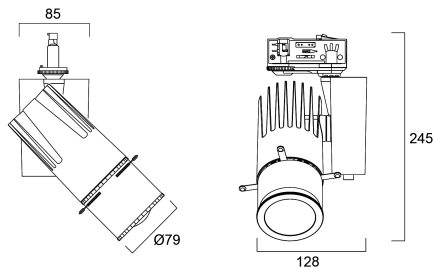

### Dimensions (mm)

### Physical data

Housing colour	Black
IP rating	IP20
IK rating	IK02
Nominal Product Length (mm)	80
Nominal Product Width (mm)	185
Nominal Product Height (mm)	215

## Packaging

Product EAN number	5025768559572
Packaging single length / height (cm)	32.0
Packaging single width (cm)	15.5
Packaging single depth (cm)	13.0
DUN14 (inner)	05025768559572
Units per outer package	1
Packaging outer length / height (cm)	32.0
Packaging outer width (cm)	15.5
Packaging outer depth (cm)	13.0