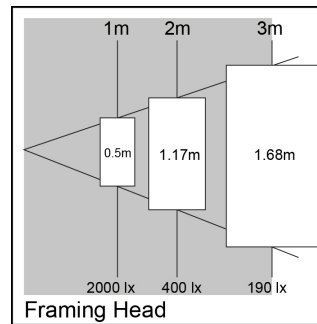

Photometrics