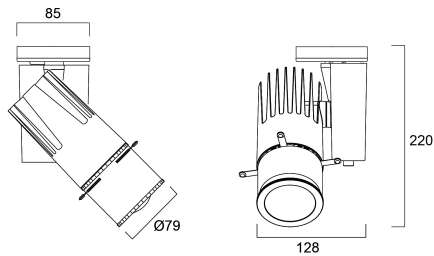

Beacon LED Framing Projector O/B 3000K Surface Mounted - White

Item No: 2055960

Concord

Beacon Projector offers precision light exactly where it is needed. The Framing Projector has four adjustable arms allowing the beam to be framed to the desired size shape (square/rectangle or irregular 4 sided shapes). High colour rendering CRI 97 typical. IR/UV free light source without heat radiation. LED technology provides an energy efficient solution with reduced maintenance costs.

Technical Assets

Dimensions (mm)

Photometrics

Beacon LED Framing Projector O/B 3000K Surface Mounted - White

Item No: 2055960

Concord

General data

Product name	Beacon LED Framing Projector O/B 3000K Surface Mounted - White
Technology	LED
Cap/Base	N/A
Housing	Aluminium
Mount	Ceiling surface mounting
Fixture rating	Enclosed
General application	Hospitality, Museums & Galleries
Performance ambient temperature Tq (°C)	25
ETIM Class	EC001744
Warranty	5 years

Lifetime data

Lifespan L70 B50	100000
Lifespan L80 B20	89000
Lifespan L90 B10	33000

Physical data

Housing colour	RAL 9016 - Traffic white / Bezel
IP rating	IP20
IK rating	IK02
Nominal Product Width (mm)	185
Nominal Product Height (mm)	215
Weight (kg)	1.365

Beacon LED Framing Projector O/B 3000K Surface Mounted - White

Item No: 2055960

Concord

Packaging

Product EAN number	5025768559602
Packaging single length / height (cm)	32.0
Packaging single width (cm)	15.5
Packaging single depth (cm)	13.0
DUN14 (inner)	05025768559602
Units per outer package	1
Packaging outer length / height (cm)	32.0
Packaging outer width (cm)	15.5
Packaging outer depth (cm)	13.0