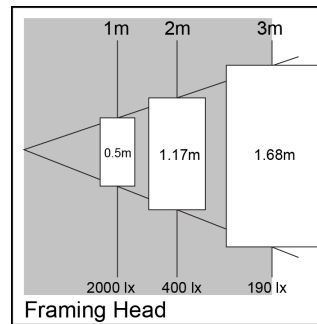

Photometrics