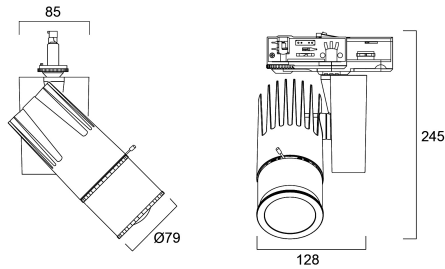

Beacon LED Iris Projector DALI 4000K Three Circuit Track - Black

Item No: 2055979

Concord

Beacon Projector offers precision light exactly where it is needed. The Iris Projector has an adjusting lever to create a perfect circle of light in the required size. High colour rendering CRI 97 typical. IR/UV free light source without heat radiation. LED technology provides an energy efficient solution with reduced maintenance costs. **IMPORTANT NOTE:** This fixture can only be used on the Lytespan DALI or Lytebeam DALI tracks !

Technical Assets

Dimensions (mm)

Photometrics

Beacon LED Iris Projector DALI 4000K Three Circuit Track - Black

Item No: 2055979

Concord

General data

Product name	Beacon LED Iris Projector DALI 4000K Three Circuit Track - Black
Technology	LED
Cap/Base	N/A
Housing	Aluminium
Mount	Track mounting
Fixture rating	Enclosed
General application	Hospitality, Museums & Galleries
Performance ambient temperature Tq (°C)	25
ETIM Class	EC001744
E-number FI	4277686
Warranty	5 years

Lifetime data

Lifespan L70 B50	100000
Lifespan L80 B20	89000
Lifespan L90 B10	33000

Physical data

Housing colour	RAL 9005 - Jet black
IP rating	IP20
IK rating	IK02
Nominal Product Width (mm)	185
Nominal Product Height (mm)	215
Weight (kg)	1.365

Beacon LED Iris Projector DALI 4000K Three Circuit Track - Black

Item No: 2055979

Concord

Packaging

Product EAN number	5025768559794
Packaging single length / height (cm)	32.0
Packaging single width (cm)	15.5
Packaging single depth (cm)	13.0
DUN14 (inner)	05025768559794
Units per outer package	1
Packaging outer length / height (cm)	32.0
Packaging outer width (cm)	15.5
Packaging outer depth (cm)	13.0