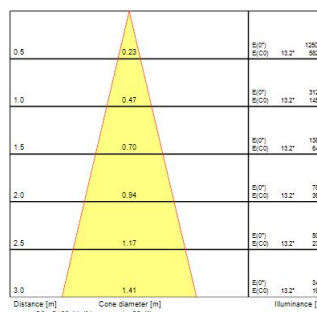

Technical Assets

Dimensions (mm)

Photometrics