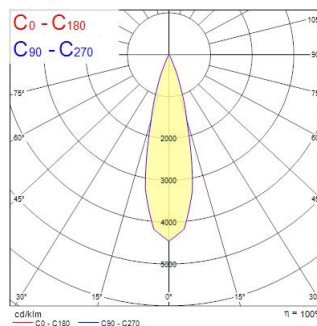

Technical Assets

Dimensions (mm)

Photometrics