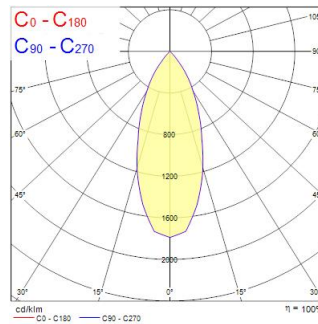

Myriad Square HOUS Flood 4K DALI BLACK REFL

Item No: 2056342

Concord

MYRIAD SQUARE HOUSING FLOOD 4000K DALI BLACK REFLECTOR COLOR

Technical Assets

Dimensions (mm)

Photometrics

Distance [m]	Cone diameter [m]	Beam diameter [m]	Beam angle [°]	Illuminance [lx]
0.5	0.36	0.36	20°	818 330
1.0	0.72	0.72	20°	204 82
1.5	1.08	1.08	20°	90 37
2.0	1.44	1.44	20°	51 21
2.5	1.80	1.80	20°	32 13
3.0	2.16	2.16	20°	22 9

Distance [m] Cone diameter [m] Illuminance [lx]
C0 - C180 (Half beam angle: 40.0°)

Myriad Square HOUS Flood 4K DALI BLACK REFL

Item No: 2056342

Concord

General data

Product name	Myriad Square HOUS Flood 4K DALI BLACK REFL
Technology	LED
Cap/Base	N/A
Housing	Aluminium
Mount	Ceiling recessed mounting
Environment	Interior
General application	Hospitality, Office, Residential & Consumer, Retail
ETIM Class	EC001744
Warranty	5 years

Optical data

Fixture luminous flux (lm)	1142
Luminaire efficacy (lm/W)	114
LOR (%)	100
Correlated colour temperature (k)	4000
Light colour	Neutral White
CRI (Ra)	90
Colour Variation Initial (SDCM)	SDCM3
Adjustable chromaticity	N
Beam Angle (°)	48
Photobiological Risk Group	RG1

Packaging

Product EAN number	5025768563425
Packaging single length / height (cm)	17.5
Packaging single width (cm)	17.5
Packaging single depth (cm)	15.0
DUN14 (inner)	05025768563425
Units per outer package	1
Packaging outer length / height (cm)	17.5
Packaging outer width (cm)	17.5
Packaging outer depth (cm)	15.0