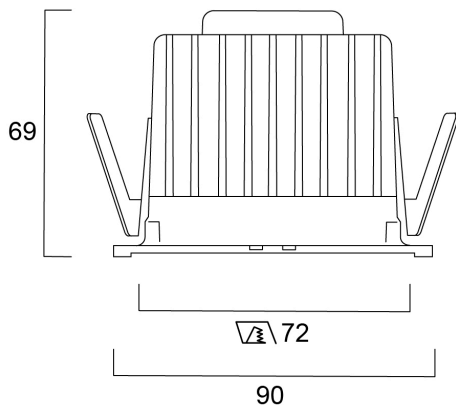

Myriad Square HOUS Flood 4K DALI BLACK REFL

Item No: 2056342

Concord

MYRIAD SQUARE HOUSING FLOOD 4000K DALI BLACK REFLECTOR COLOR

Technical Assets

Dimensions (mm)

Photometrics

Distance [m]	Cone diameter [m]	Beam diameter [m]	Beam angle [°]	Illuminance [lx]
0.5	0.36	0.36	20°	818 330
1.0	0.72	0.72	20°	204 82
1.5	1.08	1.08	20°	90 37
2.0	1.44	1.44	20°	51 21
2.5	1.80	1.80	20°	32 13
3.0	2.16	2.16	20°	22 9

Distance [m] Cone diameter [m] Illuminance [lx]
C0 - C180 (Half beam angle: 40.0°)

Myriad Square HOUS Flood 4K DALI BLACK REFL

Item No: 2056342

Concord

General data

Product name	Myriad Square HOUS Flood 4K DALI BLACK REFL
Technology	LED
Cap/Base	N/A
Housing	Aluminium
Mount	Ceiling recessed mounting
Environment	Interior
General application	Hospitality, Office, Residential & Consumer, Retail
ETIM Class	EC001744
Warranty	5 years

Lifetime data

Lifespan L70 B50	100000
Lifespan L80 B20	100000
Lifespan L90 B10	68500

Physical data

Housing colour	Aluminium
IP rating	IP20
IK rating	IK02
Reflector finish	Not Applicable
Nominal Product Width (mm)	72
Nominal Product Height (mm)	64
Recessed Depth (mm)	64

Packaging

Product EAN number	5025768563425
Packaging single length / height (cm)	17.5
Packaging single width (cm)	17.5
Packaging single depth (cm)	15.0
DUN14 (inner)	05025768563425
Units per outer package	1
Packaging outer length / height (cm)	17.5
Packaging outer width (cm)	17.5
Packaging outer depth (cm)	15.0