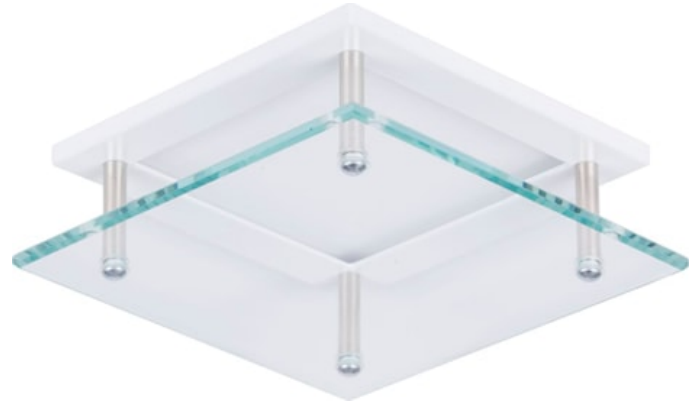

# MYRIAD SQUARE WHITE BEZEL FLOATING GLASS

Item No: 2056903

Concord

MYRIAD SQUARE WHITE BEZEL FLOATING GLASS

#### General data

Product name	MYRIAD SQUARE WHITE BEZEL FLOATING GLASS
Technology	Accessory
Accessory type	Decorative
Environment	Indoor
General application	Hospitality, Office, Retail, Residential & Consumer
ETIM Class	EC002558
Warranty	5 years