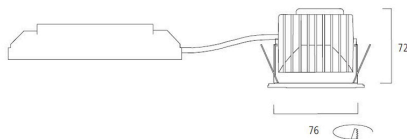

Technical Assets

Dimensions (mm)

Dimensions (mm)