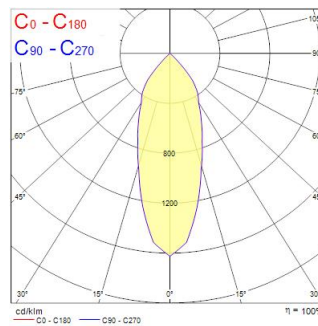

Photometrics

Distance [m]	Cone diameter [m]	Beam diameter [m]	Beam diameter [ft]	Illuminance [lx]
0.5	0.33	511	16.8"	541
1.0	0.67	128	16.8"	205
1.5	1.00	571	16.8"	138
2.0	1.34	321	16.8"	103
2.5	1.67	206	16.8"	82
3.0	2.01	143	16.8"	61

Distance [m]   Cone diameter [m]   Illuminance [lx]
C0 - C180 (Half beam angle: 37.0°)