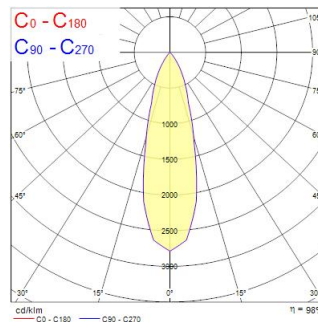

### Dimensions (mm)

Dimensions (mm)

### Photometrics

Distance [m]	Cone diameter [m]	Beam diameter [m]	Beam angle [°]	Illuminance [lx]
0.5	0.26	0.26	14.4°	12470
1.0	0.51	0.51	14.4°	3115
1.5	0.77	0.77	14.4°	1326
2.0	1.03	1.03	14.4°	779
2.5	1.28	1.28	14.4°	499
3.0	1.54	1.54	14.4°	346

Distance [m] Cone diameter [m] Illuminance [lx]  
C0 - C180 (Half beam angle: 28.8°)