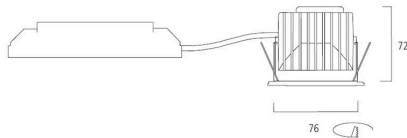

### Dimensions (mm)

Dimensions (mm)

## Physical data

Housing colour	White
IP rating	IP20
IK rating	IK02
Nominal Product Height (mm)	72
Recessed Depth (mm)	72

## Packaging

Product EAN number	5025768579853
Packaging single length / height (cm)	17.5
Packaging single width (cm)	17.5
Packaging single depth (cm)	15.0
DUN14 (inner)	05025768579853
Units per outer package	1
Packaging outer length / height (cm)	17.5
Packaging outer width (cm)	17.5
Packaging outer depth (cm)	15.0