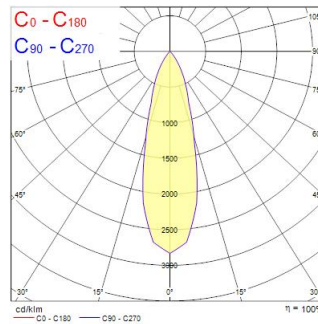

Myriad Deco IP65 Spot 3000K PHDM WHITE WBEZ

Item No: 2058860

Concord

MYRD IP ST 3K PHDM WHT WBEZ

Technical Assets

Dimensions (mm)

Dimensions (mm)

Photometrics

Distance [m]	Cone diameter [m]	Beam diameter [m]	Beam angle [°]	Illuminance [lx]
0.5	0.26	0.26	14.4°	1204
1.0	0.51	0.51	14.4°	311
1.5	0.77	0.77	14.4°	136
2.0	1.03	1.03	14.4°	78
2.5	1.28	1.28	14.4°	51
3.0	1.54	1.54	14.4°	36

Distance [m] Cone diameter [m] Illuminance [lx]
C0 - C180 (Half beam angle: 28.8°)

Myriad Deco IP65 Spot 3000K PHDM WHITE WBEZ

Item No: 2058860

Concord

General data

Product name	Myriad Deco IP65 Spot 3000K PHDM WHITE WBEZ
Technology	LED
Cap/Base	N/A
Housing	Aluminium
Mount	Ceiling recessed mounting
Environment	Interior
General application	Hospitality, Office, Residential & Consumer, Retail
Performance ambient temperature Tq (°C)	25
ETIM Class	EC001744
Warranty	5 years

Optical data

Fixture luminous flux (lm)	1106
Luminaire efficacy (lm/W)	111
LOR (%)	100
Correlated colour temperature (k)	3000
Light colour	Warm White
CRI (Ra)	90
Colour Variation Initial (SDCM)	SDCM3
Adjustable chromaticity	N
Beam Angle (°)	28
Photobiological Risk Group	RG1