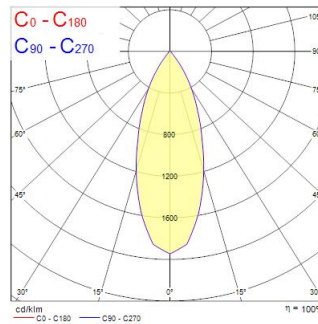

Photometrics

Distance [m]	Cone diameter [m]	Beam diameter [m]	Beam diameter [ft]	Illuminance [lx]
0.5	0.34	507	16.6'	790
1.0	0.68	507	16.6'	193
1.5	1.03	507	16.6'	85
2.0	1.37	507	16.6'	41
2.5	1.71	507	16.6'	25
3.0	2.05	507	16.6'	17

Distance [m] Cone diameter [m] Illuminance [lx]
C0 - C180 (Half beam angle: 37.8°)