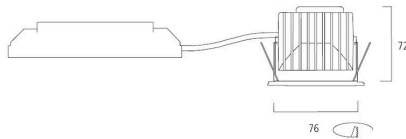

### Dimensions (mm)

Dimensions (mm)

### Physical data

Housing colour	White
IP rating	IP65/20
IK rating	IK02
Diffuser finish	Bezel (or Ring)
Nominal Product Height (mm)	72
Nominal Product Diameter (mm)	90
Weight (kg)	0.358
Recessed Depth (mm)	72

## Packaging

Product EAN number	5025768588770
Packaging single length / height (cm)	17.5
Packaging single width (cm)	17.5
Packaging single depth (cm)	15.0
DUN14 (inner)	05025768588770
Units per outer package	1
Packaging outer length / height (cm)	17.5
Packaging outer width (cm)	17.5
Packaging outer depth (cm)	15.0