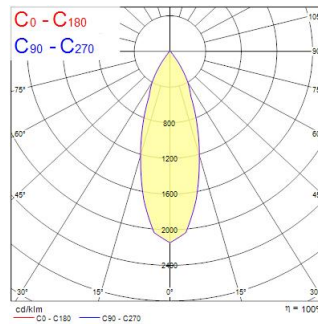

### Dimensions (mm)

Dimensions (mm)

### Photometrics

Distance [m]	Cone diameter [m]	Beam diameter [m]	Beam diameter [in]	Illuminance [lx]
0.5	0.32	510	17 1/2"	836
1.0	0.63	510	17 1/2"	209
1.5	0.96	510	17 1/2"	92
2.0	1.27	510	17 1/2"	52
2.5	1.59	510	17 1/2"	33
3.0	1.90	510	17 1/2"	22

Distance [m] Cone diameter [m] Illuminance [lx]  
C0 - C180 (Half beam angle: 35.2°)