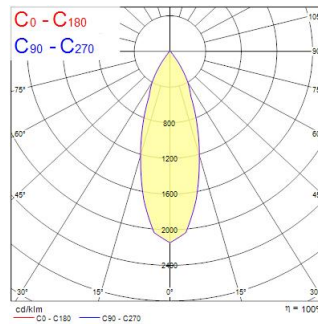

Photometrics

Distance [m]	Cone diameter [m]	Beam diameter [m]	Beam diameter [ft]	Illuminance [lx]
0.5	0.32	500	17.4'	836
1.0	0.63	2096	31.0'	206
1.5	0.96	911	42.0'	135
2.0	1.27	524	28.3'	101
2.5	1.59	335	18.0'	65
3.0	1.90	233	13.1'	47

Distance [m]   Cone diameter [m]   Illuminance [lx]
C0 - C180 (Half beam angle: 35.2°)