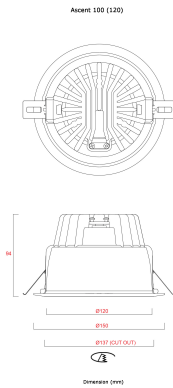

Ascent 100 II Kometa Ring 120

Item No: 2059235

Concord

Ascent 100 II Kometa Ring 120 for the Ascent 100 II 120 Deco range.

Technical Assets

Dimensions (mm)

Photometrics

General data

Product name	Ascent 100 II Kometa Ring 120
Technology	Accessory
General application	Hospitality, Retail
ETIM Class	EC002558
Warranty	5 years

Physical data

Weight (kg)	0.05
-------------	------

Optical data

Adjustable chromaticity	N
-------------------------	---

Ascent 100 II Kometa Ring 120

Item No: 2059235

Concord

Packaging

Product EAN number	5025768592357
Packaging single length / height (cm)	18.0
Packaging single width (cm)	18.0
Packaging single depth (cm)	7.0
DUN14 (inner)	05025768592357
Units per outer package	1
Packaging outer length / height (cm)	18.0
Packaging outer width (cm)	18.0
Packaging outer depth (cm)	7.0