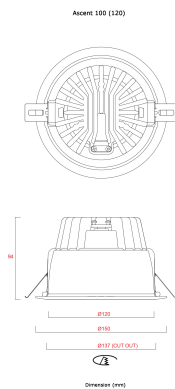

ASCENT 100 II KOMETA RING 160

Item No: 2059236

Concord

ASCENT 100 II KOMETA RING 160 for the Ascent 100 II 160 Deco range.

Technical Assets

Dimensions (mm)

Photometrics

General data

Product name	ASCENT 100 II KOMETA RING 160
Technology	Accessory
General application	Hospitality, Retail
ETIM Class	EC002558
Warranty	5 years

Physical data

Weight (kg)	0.05
-------------	------

Optical data

Adjustable chromaticity	N
-------------------------	---

ASCENT 100 II KOMETA RING 160

Item No: 2059236

Concord

Packaging

Product EAN number	5025768592364
Packaging single length / height (cm)	18.0
Packaging single width (cm)	18.0
Packaging single depth (cm)	7.0
DUN14 (inner)	05025768592364
Units per outer package	1
Packaging outer length / height (cm)	18.0
Packaging outer width (cm)	18.0
Packaging outer depth (cm)	7.0