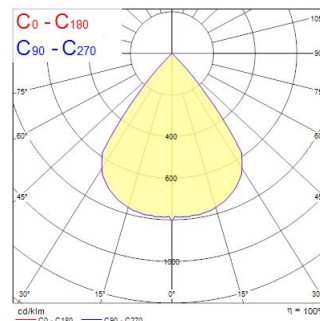

Technical Assets

Dimensions (mm)

Photometrics

Distance [m]	Cone diameter [m]	Beam diameter [m]	Beam diameter [ft]	Illuminance [lx]
0.5	0.77	Ø101	37"Ø	829
1.0	1.54	Ø202	77"Ø	207
1.5	2.31	Ø303	116"Ø	89
2.0	3.08	Ø404	155"Ø	67
2.5	3.85	Ø505	194"Ø	54
3.0	4.62	Ø606	233"Ø	45

Distance [m] Cone diameter [m] Illuminance [lx]
 — C0 - C180 (Half beam angle: 75.2°)

Beacon XL Muse 3000K O/B Dim L3 White

Item No: 2059319

Concord

General data

Product name	Beacon XL Muse 3000K O/B Dim L3 White
Technology	LED
Cap/Base	N/A
Housing	Aluminium
Mount	Track mounting
Environment	Internal
General application	Museums & Galleries, Retail
Performance ambient temperature Tq (°C)	25
ETIM Class	EC001744
Warranty	5 years

Optical data

Fixture luminous flux (lm)	2544
Luminaire efficacy (lm/W)	62
LOR (%)	100
Correlated colour temperature (k)	3000
Light colour	Warm White
CRI (Ra)	97
Colour Consistency (SDCM)	3
Adjustable chromaticity	N
Beam Angle (°)	10
Photobiological Risk Group	RG0

Lifetime data

Lifespan L70 B50	100000
Lifespan L80 B20	100000
Lifespan L90 B10	86000

Physical data

Housing colour	White
IP rating	IP20
Reflector finish	Not Applicable
Nominal Product Width (mm)	165
Nominal Product Height (mm)	200
Nominal Product Diameter (mm)	114
Weight (kg)	1.648