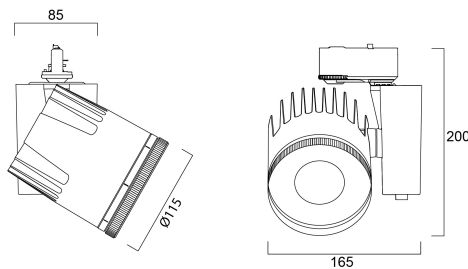

Beacon XL Muse 3000K O/B Dim L3 White

Item No: 2059319

Concord

Integrated LED spotlight, white, unique soft-touch ring, adjustable beam angle from a 10° spot to a 70° flood, compact and minimalist design, ideal for museum, gallery and high-end retail applications, die-cast aluminium body, passive cooling heatsink, beam angle: 10° spot to 70° flood, optics: aspheric glass lens, colour temperature: 3000K warm white, total system power: 41W, total fixture output: 2544lm, luminaire efficacy: 62lm/W, LOR: 100%, super high colour rendering: Ra 97 typical, R9 value at 90, LED Chromacity: 3 step MacAdam ellipse, IR/UV free light source without heat radiation, operating voltage: 220-240V / 50-60Hz, electronic driver, dimmable via on-board potentiometer, power factor: 0.95, electrical protection: CLASS II, 3-circuit track Adaptor, compatible with OneTrack, Global Trac, and Concord Lytespan 3 track (for detailed information please check the compatibility list), protection rating: IP20, suitable for internal environment only, horizontal rotation: 355°, vertical tilt: 90°.

Technical Assets

Dimensions (mm)

Photometrics

Distance [m]	Cone diameter [m]	Beam diameter [m]	Beam diameter [ft]	Illuminance [lx]
0.5	0.77	Ø101	37"Ø	829
1.0	1.54	Ø202	77"Ø	207
1.5	2.31	Ø303	116"Ø	89
2.0	3.08	Ø404	155"Ø	67
2.5	3.85	Ø505	194"Ø	54
3.0	4.62	Ø606	233"Ø	45

Distance [m] Cone diameter [m] Illuminance [lx]
 — C0 - C180 (Half beam angle: 75.2°)

Beacon XL Muse 3000K O/B Dim L3 White

Item No: 2059319

Concord

General data

Product name	Beacon XL Muse 3000K O/B Dim L3 White
Technology	LED
Cap/Base	N/A
Housing	Aluminium
Mount	Track mounting
Environment	Internal
General application	Museums & Galleries, Retail
Performance ambient temperature Tq (°C)	25
ETIM Class	EC001744
Warranty	5 years