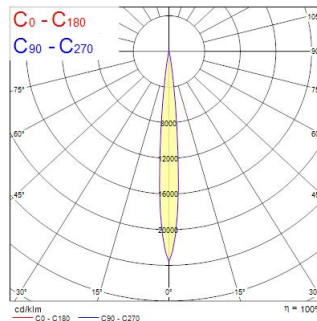

Technical Assets

Dimensions (mm)

Photometrics

Distance [m]	Cone diameter [m]	Beam diameter [m]	Beam angle [°]	Illuminance [lx]
0.5	0.00	Ø171	3.0°	8000
1.0	0.00	Ø171	3.0°	2022
1.5	0.00	Ø171	3.0°	845
2.0	0.00	Ø171	3.0°	518
2.5	0.00	Ø171	3.0°	344
3.0	0.00	Ø171	3.0°	236

Distance [m] Cone diameter [m] Illuminance [lx]
 — C0 - C180 (Half beam angle: 0.0°)

Beacon XL Muse 4000K O/B Dim L3 White

Item No: 2059321

Concord

General data

Product name	Beacon XL Muse 4000K O/B Dim L3 White
Technology	LED
Cap/Base	N/A
Housing	Aluminium
Mount	Track mounting
Environment	Internal
General application	Museums & Galleries, Retail
Performance ambient temperature Tq (°C)	25
ETIM Class	EC001744
Warranty	5 years

Optical data

Fixture luminous flux (lm)	2884
Luminaire efficacy (lm/W)	70
LOR (%)	100
Correlated colour temperature (k)	4000
Light colour	Neutral White
CRI (Ra)	97
Colour Consistency (SDCM)	3
Adjustable chromaticity	N
Beam Angle (°)	10
Photobiological Risk Group	RG0

Lifetime data

Lifespan L70 B50	100000
Lifespan L80 B20	100000
Lifespan L90 B10	86000

Physical data

Housing colour	White
IP rating	IP20
Reflector finish	Not Applicable
Nominal Product Width (mm)	165
Nominal Product Height (mm)	200
Nominal Product Diameter (mm)	114