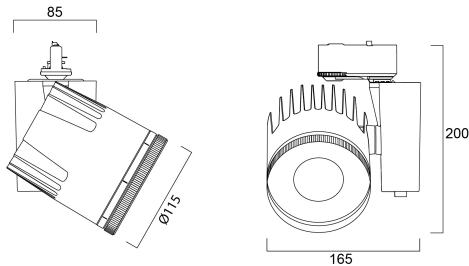

Beacon XL Muse 4000K O/B Dim L3 White

Item No: 2059321

Concord

Integrated LED spotlight, white, unique soft-touch ring, adjustable beam angle from a 10° spot to a 70° flood, compact and minimalist design, ideal for museum, gallery and high-end retail applications, die-cast aluminium body, passive cooling heatsink, beam angle: 10° spot to 70° flood, optics: aspheric glass lens, colour temperature: 4000K neutral white, total system power: 41W, total fixture output: 2884lm, luminaire efficacy: 70lm/W, LOR: 100%, super high colour rendering: Ra 97 typical, R9 value at 90, LED Chromacity: 3 step MacAdam ellipse, IR/UV free light source without heat radiation, operating voltage: 220-240V / 50-60Hz, electronic driver, dimmable via on-board potentiometer, power factor: 0.95, electrical protection: CLASS II, 3-circuit track Adaptor, compatible with OneTrack, Global Trac, and Concord Lytespan 3 track (for detailed information please check the compatibility list), protection rating: IP20, suitable for internal environment only, horizontal rotation: 355°, vertical tilt: 90°.

Technical Assets

Dimensions (mm)

Photometrics

Distance [m]	Cone diameter [m]	Beam diameter [m]	Beam angle [°]	Illuminance [lx]
0.5	0.00	Ø171	3.0°	8000
1.0	0.00	Ø171	3.0°	2022
1.5	0.00	Ø171	3.0°	845
2.0	0.00	Ø171	3.0°	518
2.5	0.00	Ø171	3.0°	344
3.0	0.00	Ø171	3.0°	236

Distance [m] Cone diameter [m] Illuminance [lx]
 — C0 - C180 (Half beam angle: 0.0°)

Beacon XL Muse 4000K O/B Dim L3 White

Item No: 2059321

Concord

General data

Product name	Beacon XL Muse 4000K O/B Dim L3 White
Technology	LED
Cap/Base	N/A
Housing	Aluminium
Mount	Track mounting
Environment	Internal
General application	Museums & Galleries, Retail
Performance ambient temperature Tq (°C)	25
ETIM Class	EC001744
Warranty	5 years