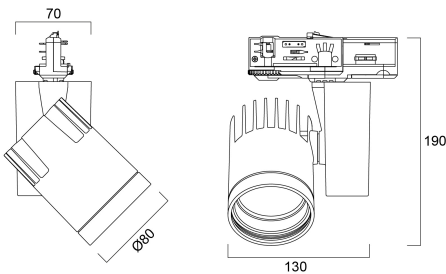

BEACON 93CRI 4K MEDIUM BEAM L3+DALI BLACK

Item No: 2059644

Concord

Integrated LED spotlight, black RAL 9005, compact and minimalist design, ideal for retail, display, museum and gallery applications, die-cast aluminium body, passive cooling heatsink, beam angle: 38° medium beam, optics: Aluminium reflector, colour temperature: 4000K neutral white, total system power: 21W, total fixture output: 1885lm, luminaire efficacy: 90lm/W, LOR: 100%, colour rendering: Ra 93 typical, LED Chromacity: 3 step MacAdam ellipse, IR/UV free light source without heat radiation, operating voltage: 220-240V / 50-60Hz, drive current: 500mA, electronic driver, DALI dimmable, power factor: 0.9 electrical protection: CLASS II, 3-circuit DALI track adaptor, suitable for Concord Lytespan 3+DALI track, ingress protection rating: IP20. **IMPORTANT NOTE:** This fixture can only be used on the Lytespan DALI or Lytebeam DALI tracks !

Technical Assets

Dimensions (mm)

Photometrics

Distance [m]	Cone diameter [m]	Beam diameter [m]	Illuminance [lx]
0.5	0.35	Ø17"	1689
1.0	0.69	Ø34"	417
1.5	1.04	Ø51"	180
2.0	1.39	Ø68"	95
2.5	1.73	Ø85"	58
3.0	2.08	Ø102"	47

Item No: 2059644

Concord

Physical data

Housing colour	Black
IP rating	IP20
IK rating	IK02
Nominal Product Width (mm)	130
Nominal Product Height (mm)	190
Nominal Product Diameter (mm)	80
Weight (kg)	0.7

Packaging

Product EAN number	5025768596447
Packaging single length / height (cm)	16.0
Packaging single width (cm)	17.6
Packaging single depth (cm)	18.2
DUN14 (inner)	05025768596447
Units per outer package	1
Packaging outer length / height (cm)	16.0
Packaging outer width (cm)	17.6
Packaging outer depth (cm)	18.2