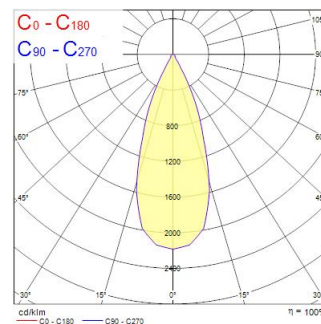

Technical Assets

Dimensions (mm)

Photometrics

Distance [m]	Cone diameter [m]	Beam diameter [m]	Illuminance [lx]
0.5	0.35	Ø17"	1689
1.0	0.69	Ø34"	417
1.5	1.04	Ø51"	180
2.0	1.39	Ø68"	95
2.5	1.73	Ø85"	58
3.0	2.08	Ø102"	47

Distance [m] Cone diameter [m] Illuminance [lx]
 — C0 - C180 (Half beam angle: 38.2°)

BEACON 93CRI 4K MEDIUM BEAM L3+DALI BLACK

Item No: 2059644

Concord

General data

Product name	BEACON 93CRI 4K MEDIUM BEAM L3+DALI BLACK
Technology	LED
Cap/Base	N/A
Housing	Aluminium
Mount	Track mounting
Environment	Internal
General application	Museums & Galleries, Retail
Performance ambient temperature Tq (°C)	25
ETIM Class	EC001744
Warranty	5 years

Optical data

Fixture luminous flux (lm)	1885
Luminaire efficacy (lm/W)	90
LOR (%)	100
Correlated colour temperature (k)	4000
Light colour	Neutral White
CRI (Ra)	93
Colour Consistency (SDCM)	3
Adjustable chromaticity	N
Beam Angle (°)	38
Photobiological Risk Group	RG1

Item No: 2059644

Concord

Physical data

Housing colour	Black
IP rating	IP20
IK rating	IK02
Nominal Product Width (mm)	130
Nominal Product Height (mm)	190
Nominal Product Diameter (mm)	80
Weight (kg)	0.7

Packaging