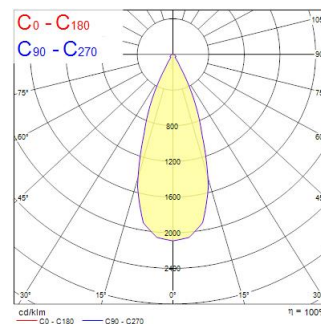

# BEACON 85CRI 3K MEDIUM BEAM L3 TRAILING EDGE BLACK

Item No: 2059666

Concord

Integrated LED spotlight, black RAL 9005, compact and minimalist design, ideal for retail and display applications, die-cast aluminium body, passive cooling heatsink, beam angle: 38° medium beam, optics: Aluminium reflector, colour temperature: 3000K warm white, total system power: 21W, total fixture output: 2269lm, luminaire efficacy: 108lm/W, LOR: 100%, colour rendering: Ra 85 typical, LED Chromacity: 3 step MacAdam ellipse, IR/UV free light source without heat radiation, operating voltage: 220-240V / 50-60Hz, drive current: 500mA, electronic driver, trailing edge dimmable, power factor: 0.9 electrical protection: CLASS II, 3-circuit track adaptor, suitable for Concord Lytespan 3 track, ingress protection rating: IP20, suitable for internal environment only, horizontal rotation: 355°, vertical tilt: 90°, dimensions: Ø80x130x190mm, weight: 0.96kg.

### Dimensions (mm)

### Photometrics

| Distance [m] | Cone diameter [m] | Beam diameter [m] | Illuminance [lx] |
|--------------|-------------------|-------------------|------------------|
| 0.5          | 0.35              | Ø17               | 1874             |
| 1.0          | 0.69              | Ø34               | 474              |
| 1.5          | 1.04              | Ø51               | 210              |
| 2.0          | 1.39              | Ø68               | 138              |
| 2.5          | 1.73              | Ø85               | 92               |
| 3.0          | 2.08              | Ø102              | 61               |

Distance [m] Cone diameter [m] Illuminance [lx]  
 — C0 - C180 (Half beam angle: 38.2°)