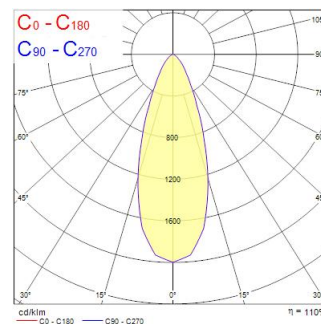

BEACON XL 93CRI 4K MEDIUM BEAM L3+DALI WHITE

Item No: 2059705

Concord

Integrated LED spotlight, white RAL 9016, compact and minimalist design, ideal for retail, display, museum and gallery applications, die-cast aluminium body, passive cooling heatsink, beam angle: 34° medium beam, optics: Polycarbonate lens, colour temperature: 4000K neutral white, total system power: 33W, total fixture output: 3200lm, luminaire efficacy: 97lm/W, LOR: 100%, colour rendering: Ra 93 typical, LED Chromacity: 3 step MacAdam ellipse, IR/UV free light source without heat radiation, operating voltage: 220-240V / 50-60Hz, drive current: 800mA, electronic driver, DALI dimmable, power factor: 0.9 electrical protection: CLASS II, 3-circuit DALI track adaptor, suitable for Concord Lytespan 3+DALI track, ingress protection rating: IP20. **IMPORTANT NOTE:** This fixture can only be used on the Lytespan DALI or Lytebeam DALI tracks !

Technical Assets

Dimensions (mm)

Photometrics

Distance [m]	Cone diameter [m]	Beam diameter [m]	Illuminance [lx]
0.5	0.33	0.27	2647
		0.27	1109
1.0	0.67	0.54	662
		0.54	283
1.5	1.00	0.81	343
		0.81	152
2.0	1.34	1.08	188
		1.08	73
2.5	1.67	1.35	109
		1.35	44
3.0	2.01	1.62	70
		1.62	24

Distance [m] Cone diameter [m] Illuminance [lx]
 — C0 - C180 (Half beam angle: 37.0°)

BEACON XL 93CRI 4K MEDIUM BEAM L3+DALI WHITE

Item No: 2059705

Concord

General data

Product name	BEACON XL 93CRI 4K MEDIUM BEAM L3+DALI WHITE
Technology	LED
Cap/Base	N/A
Housing	Aluminium
Mount	Track mounting
Environment	Internal
General application	Museums & Galleries, Retail
Performance ambient temperature Tq (°C)	25
ETIM Class	EC001744
Warranty	5 years

Optical data

Fixture luminous flux (lm)	3200
Luminaire efficacy (lm/W)	97
LOR (%)	100
Correlated colour temperature (k)	4000
Light colour	Neutral White
CRI (Ra)	93
Colour Consistency (SDCM)	3
Adjustable chromaticity	N
Beam Angle (°)	34
Photobiological Risk Group	RG1