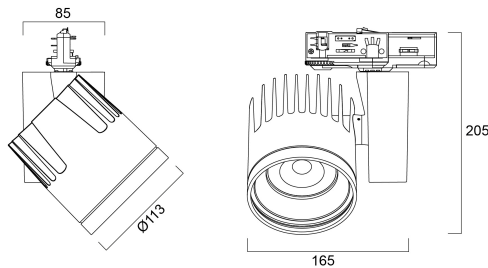

BEACON XL 93CRI 4K MEDIUM BEAM L3+DALI WHITE

Item No: 2059705

Concord

Integrated LED spotlight, white RAL 9016, compact and minimalist design, ideal for retail, display, museum and gallery applications, die-cast aluminium body, passive cooling heatsink, beam angle: 34° medium beam, optics: Polycarbonate lens, colour temperature: 4000K neutral white, total system power: 33W, total fixture output: 3200lm, luminaire efficacy: 97lm/W, LOR: 100%, colour rendering: Ra 93 typical, LED Chromacity: 3 step MacAdam ellipse, IR/UV free light source without heat radiation, operating voltage: 220-240V / 50-60Hz, drive current: 800mA, electronic driver, DALI dimmable, power factor: 0.9 electrical protection: CLASS II, 3-circuit DALI track adaptor, suitable for Concord Lytespan 3+DALI track, ingress protection rating: IP20. **IMPORTANT NOTE:** This fixture can only be used on the Lytespan DALI or Lytebeam DALI tracks !

Technical Assets

Dimensions (mm)

Photometrics

Distance [m]	Cone diameter [m]	Beam diameter [m]	Illuminance [lx]
0.5	0.33	0.27	2647
		0.27	1109
1.0	0.67	0.54	662
		0.54	283
1.5	1.00	0.81	343
		0.81	152
2.0	1.34	1.08	188
		1.08	73
2.5	1.67	1.35	109
		1.35	44
3.0	2.01	1.62	70
		1.62	24

Distance [m] Cone diameter [m] Illuminance [lx]
 — C0 - C180 (Half beam angle: 37.0°)

BEACON XL 93CRI 4K MEDIUM BEAM L3+DALI WHITE

Item No: 2059705

Concord

General data

Product name	BEACON XL 93CRI 4K MEDIUM BEAM L3+DALI WHITE
Technology	LED
Cap/Base	N/A
Housing	Aluminium
Mount	Track mounting
Environment	Internal
General application	Museums & Galleries, Retail
Performance ambient temperature Tq (°C)	25
ETIM Class	EC001744
Warranty	5 years

Lifetime data

Lifespan L70 B50	72000
Lifespan L80 B20	72000
Lifespan L90 B10	33000

Physical data

Housing colour	White
IP rating	IP20
IK rating	IK02
Nominal Product Length (mm)	85
Nominal Product Width (mm)	165
Nominal Product Height (mm)	205
Weight (kg)	1.365