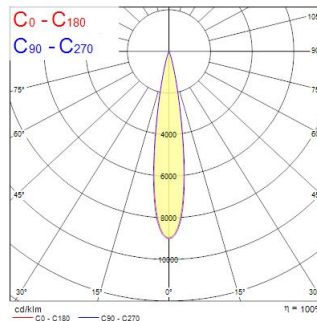

### Dimensions (mm)

### Photometrics

Distance [m]	Cone diameter [m]	Beam diameter [m]	Illuminance [lx]
0.5	0.15	0.15	19491
		Beam diameter [m]	8000
		Beam diameter [m]	8000
1.0	0.31	0.30	4133
		Beam diameter [m]	2000
		Beam diameter [m]	2000
1.5	0.46	0.45	1832
		Beam diameter [m]	800
		Beam diameter [m]	800
2.0	0.62	0.60	1031
		Beam diameter [m]	450
		Beam diameter [m]	450
2.5	0.77	0.76	660
		Beam diameter [m]	320
		Beam diameter [m]	320
3.0	0.93	0.91	408
		Beam diameter [m]	230
		Beam diameter [m]	230

Distance [m]      Cone diameter [m]      Illuminance [lx]

— C0 - C180 (Half beam angle: 17.0°)  
— C90 - C270 (Half beam angle: 17.0°)