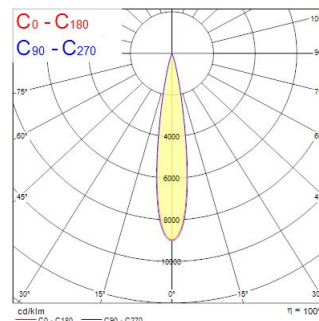

Technical Assets

Dimensions (mm)

Photometrics

Distance [m]	Cone diameter [m]	Beam diameter [m]	Illuminance [lx]
0.5	0.15	0.15	19491
		50°	8020
		50°	8020
1.0	0.31	0.30	4123
		50°	2098
		50°	2098
1.5	0.46	0.45	1832
		50°	982
		50°	982
2.0	0.62	0.60	1021
		50°	552
		50°	552
2.5	0.77	0.76	660
		50°	371
		50°	371
3.0	0.93	0.91	408
		50°	232
		50°	232

Distance [m] Cone diameter [m] Beam diameter [m] Illuminance [lx]

— C0 - C180 (Half beam angle: 17.0°)
 — C90 - C270 (Half beam angle: 17.0°)

Concord Beacon Muse Tune SM Dali Black

Item No: 2062912

Concord

Optical data

Fixture luminous flux (lm)	235-760
Luminaire efficacy (lm/W)	36
LOR (%)	100
Light colour	Tuneable White
CRI (Ra)	98
Colour Variation Initial (SDCM)	SDCM2
Luminous Intensity (cd)	760
Distribution type	Symmetric
Photobiological Risk Group	RG1