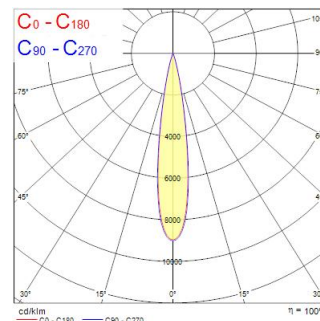

Technical Assets

Dimensions (mm)

Photometrics

Distance [m]	Cone diameter [m]	E10%	E10%	E1%	E1%	Illuminance [lx]
0.5	0.15 0.15	8071	8071	8071	8071	19491
1.0	0.31 0.30	8071	8071	8071	8071	4733
1.5	0.46 0.45	8071	8071	8071	8071	1932
2.0	0.62 0.60	8071	8071	8071	8071	1021
2.5	0.77 0.76	8071	8071	8071	8071	660
3.0	0.93 0.91	8071	8071	8071	8071	488

Distance [m] Cone diameter [m] Illuminance [lx]
 — C0 - C180 (Half beam angle: 17.0°)
 — C90 - C270 (Half beam angle: 17.0°)

Concord Beacon Muse Tune SM SSC Black

Item No: 2062914

Concord

General data

Product name	Concord Beacon Muse Tune SM SSC Black
Technology	LED
Cap/Base	N/A
Housing	Aluminium
Mount	Ceiling surface mounting, Wall surface mounted
Built in presence detector	NONE
Fixture rating	Enclosed
General application	Hospitality, Museums & Galleries, Retail
Operating temperature range (°C)	-10°C...+30°C
Virtual assistant compatibility	N/A
ETIM Class	EC001744
Warranty	5 years

Optical data

Fixture luminous flux (lm)	235-760
Luminaire efficacy (lm/W)	36
LOR (%)	100
Light colour	Tuneable White
CRI (Ra)	98
Colour Variation Initial (SDCM)	SDCM2
Luminous Intensity (cd)	760
Distribution type	Symmetric
Photobiological Risk Group	RG1