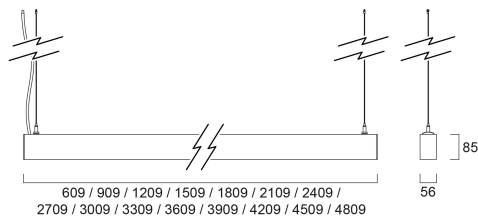

# CONTINUUM PLUS 1.2 940 ST UGR D DALI EM W

Item No: 2064504

Concord

CONTINUUM PLUS 1.2 940 ST UGR D DALI EM W is a linear luminaire for surface, ceiling recessed or suspended mounting, with 3 meter pre-wiring and complete with end caps and suspension cables, direct light distribution, compact and minimalist design, ideal for offices, meeting rooms, corridors, education facilities, museums and libraries, white (RAL9016) finishing, extruded aluminium body, 1209x56x85mm dimensions, prismatic diffuser combined with lenses, 4000K (neutral white) colour temperature, total system power: 24W, total fixture output: 3150lm, luminaire efficacy: 131lm/W, colour rendering: Ra >90, LED Chromacity: 3 step MacAdam ellipse, lifespan: 89,000 hours L80B50, operating voltage: 220-240V / 50-60Hz, drive current: 500mA, electronic driver, DALI dimmable, 3-hours LiFePO4 integrated DALI Self Test emergency, Class I electrical protection, IP20, IK03, suitable for internal environment only.

### Dimensions (mm)

### Physical data

Housing colour	RAL 9016 - Traffic white / Bezel
IP rating	IP20
IK rating	IK03
Diffuser finish	Transparent
Diffuser material	PC Polycarbonate
Reflector finish	Not Applicable
Nominal Product Length (mm)	1209
Nominal Product Width (mm)	56
Nominal Product Height (mm)	85
Weight (kg)	3.6