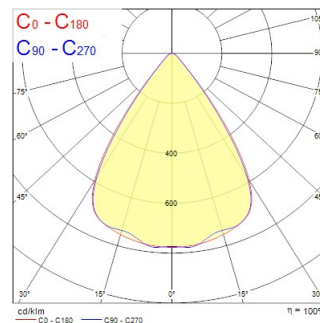

### Dimensions (mm)

### Photometrics

Distance [m]	Cone diameter [m]	Beam diameter [m]	Beam angle [°]	Illuminance [lx]
0.5	0.71 0.73	0.71 0.73	35.3° 35.1°	9790 2580
1.0	1.42 1.46	1.42 1.46	35.3° 35.1°	2447 650
1.5	2.12 2.19	2.12 2.19	35.3° 35.1°	1038 288
2.0	2.83 2.92	2.83 2.92	35.3° 35.1°	612 168
2.5	3.54 3.65	3.54 3.65	35.3° 35.1°	392 107
3.0	4.25 4.38	4.25 4.38	35.3° 35.1°	272 72

Distance [m]    Cone diameter [m]    Beam diameter [m]    Beam angle [°]    Illuminance [lx]

— C0 - C180 (Half beam angle: 72.6°)  
— C90 - C270 (Half beam angle: 70.0°)