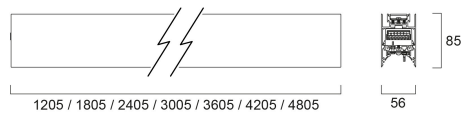

# CONTINUUM PLUS 2.4 940 CO UGR DI DALI W

Item No: 2064529

Concord

CONTINUUM PLUS 2.4 940 CO UGR DI DALI W is a linear luminaire with trimless body for suspended mounting, various mounting accessories, direct/indirect light distribution (60/40 ratio), compact and minimalist design, ideal for offices, meeting rooms, corridors, education facilities, museums and libraries, white (RAL9016) finishing, extruded aluminium body, 2405x56x85mm dimensions, prismatic diffuser combined with lenses, 4000K (neutral white) colour temperature, total system power: 72W, total fixture output: 10700lm, luminaire efficacy: 149lm/W, colour rendering: Ra >90, LED Chromacity: 3 step MacAdam ellipse, lifespan: 89,000 hours L80B50, operating voltage: 220-240V / 50-60Hz, drive current: 1700mA, electronic driver, DALI dimmable, direct/indirect independently addressable, Class I electrical protection, IP20, IK03, suitable for internal environment only. The product is delivered without diffuser, end cap, suspension or power supply kit, the accessories eg rolled diffuser (2064607) to be ordered separately.

### Dimensions (mm)

## Physical data

Housing colour	RAL 9016 - Traffic white / Bezel
IP rating	IP20
IK rating	IK03
Diffuser finish	Transparent
Diffuser material	PC Polycarbonate
Reflector finish	Not Applicable
Nominal Product Length (mm)	2405
Nominal Product Width (mm)	56
Nominal Product Height (mm)	85
Weight (kg)	6.4

## Packaging

Product EAN number	5025768645299
Packaging single length / height (cm)	251.0
Packaging single width (cm)	11.7
Packaging single depth (cm)	14.7
DUN14 (inner)	05025768645299
Units per outer package	1
Packaging outer length / height (cm)	251.0
Packaging outer width (cm)	11.7
Packaging outer depth (cm)	14.7